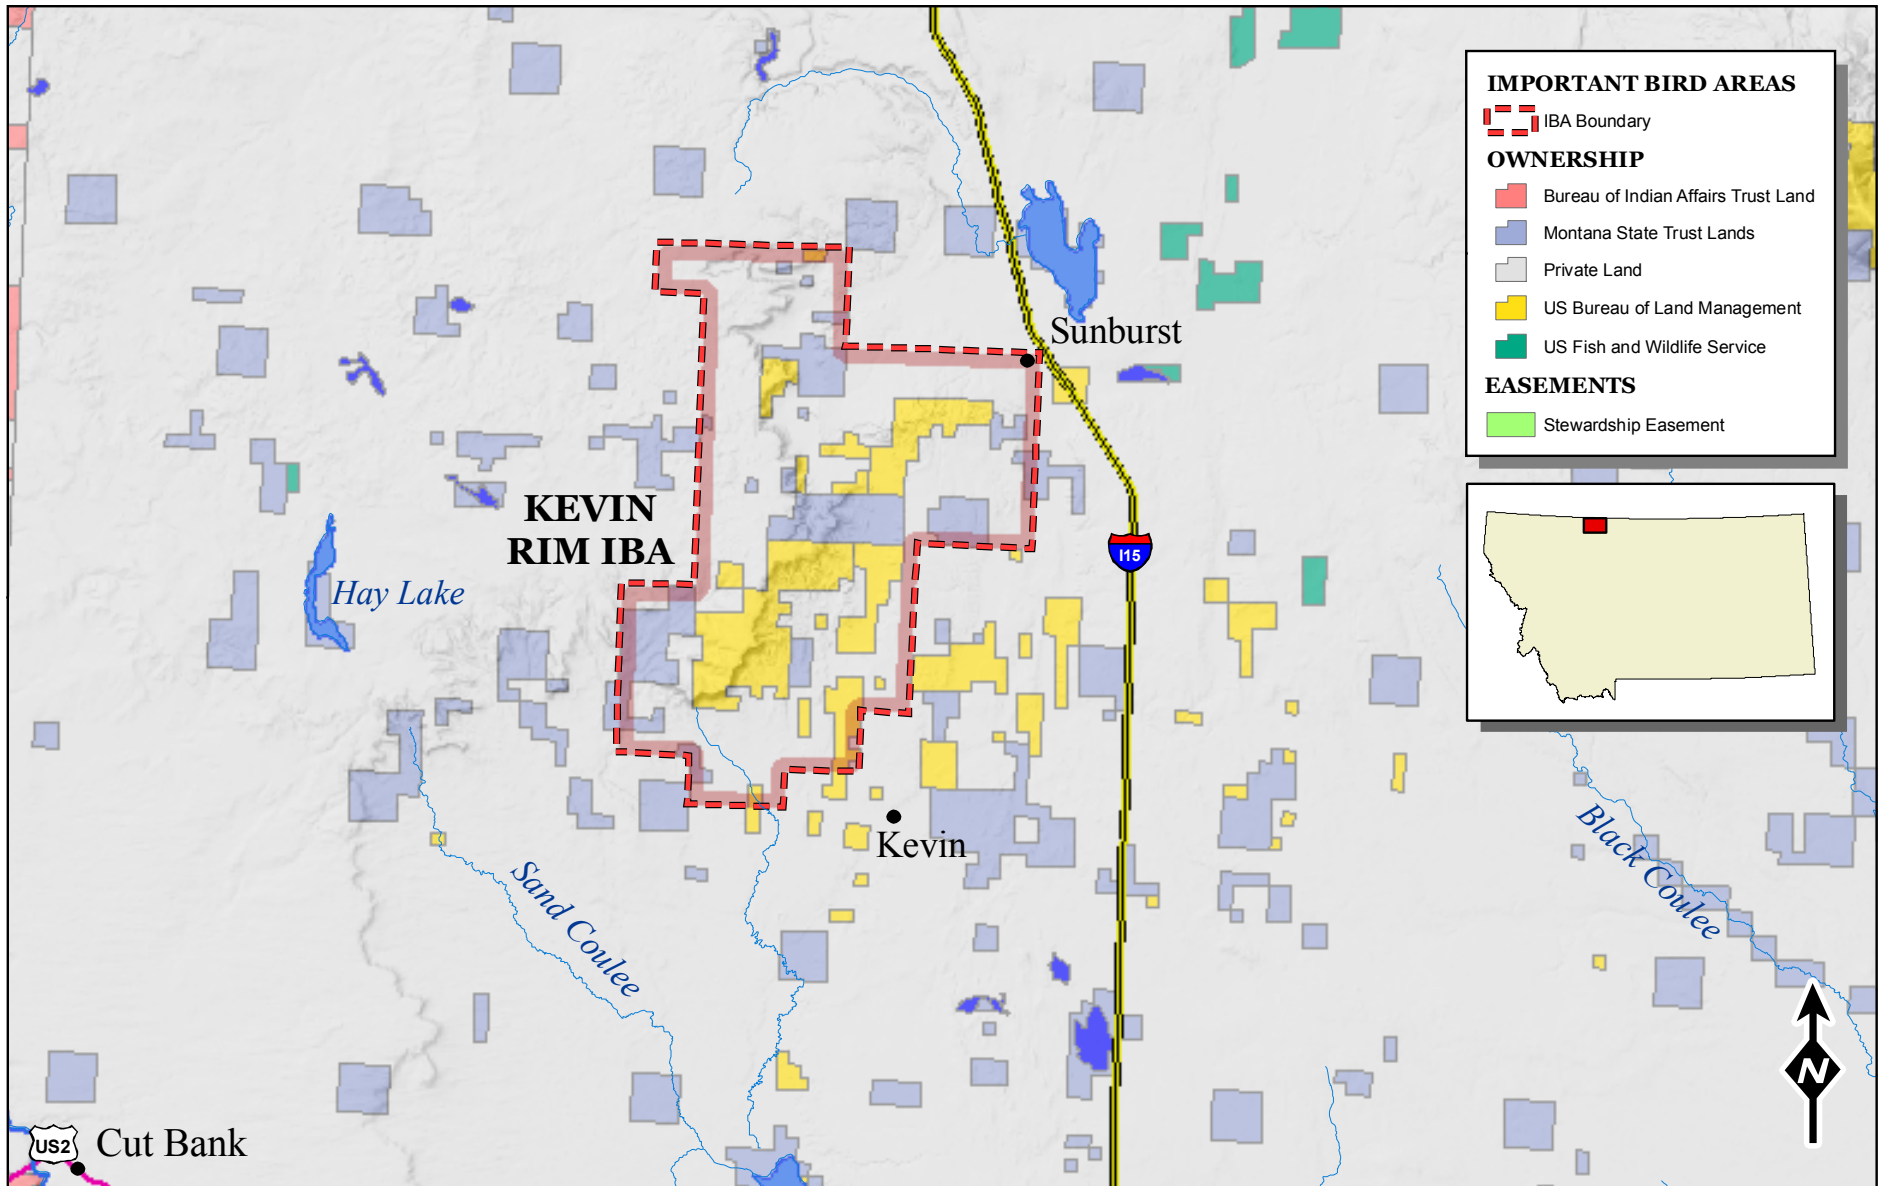

Kevin Rim IBA

Montana IMPORTANT BIRD AREAS (IBA) PROGRAM

North American Datum 1983
State Plane Coordinate System
Scale 1:250,000

Montana Audubon

Ann M. Piersall 2008