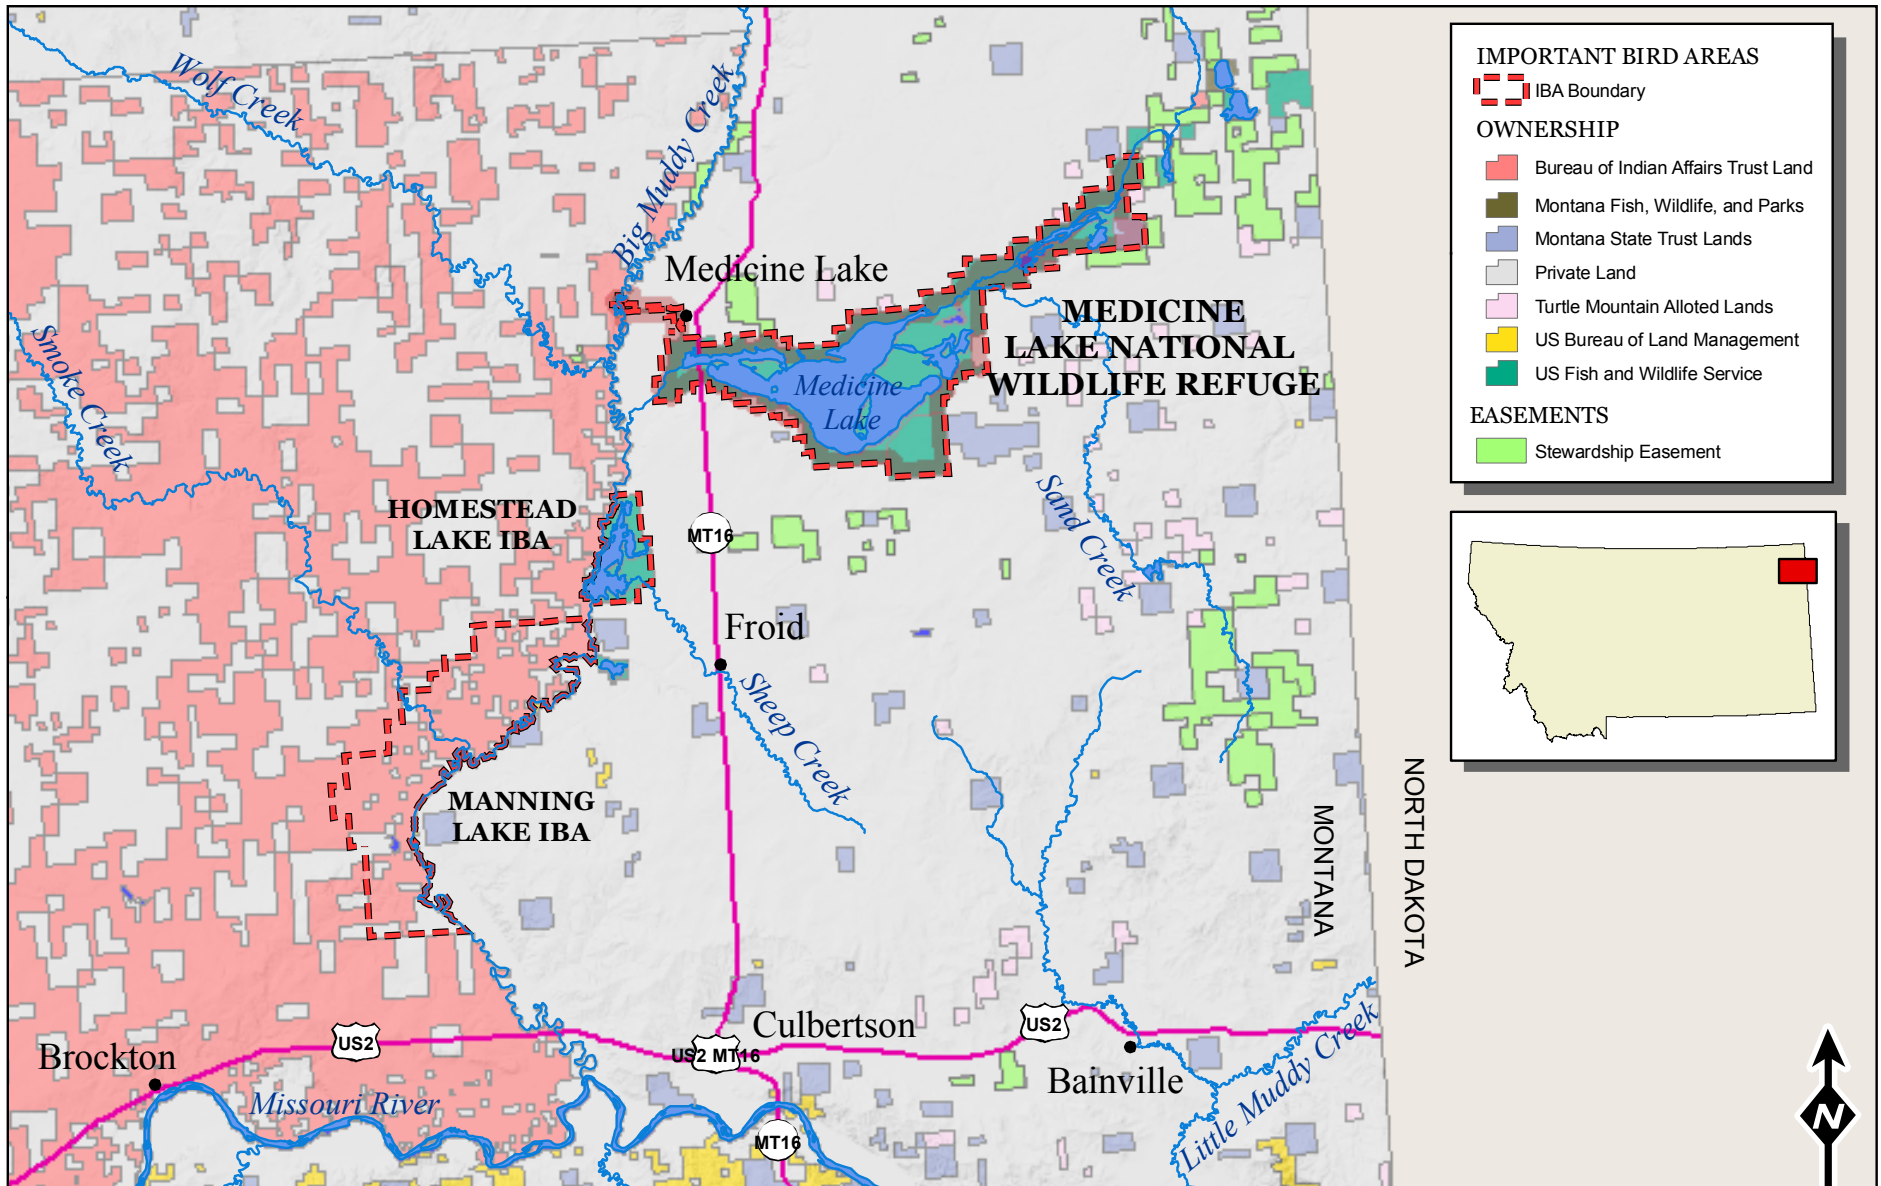

Medicine Lake National Wildlife Refuge IBA

Montana IMPORTANT BIRD AREAS (IBA) PROGRAM

North American Datum 1983
 State Plane Coordinate System
 Scale 1:400,000

Montana Audubon
 Ann M. Piersall 2008