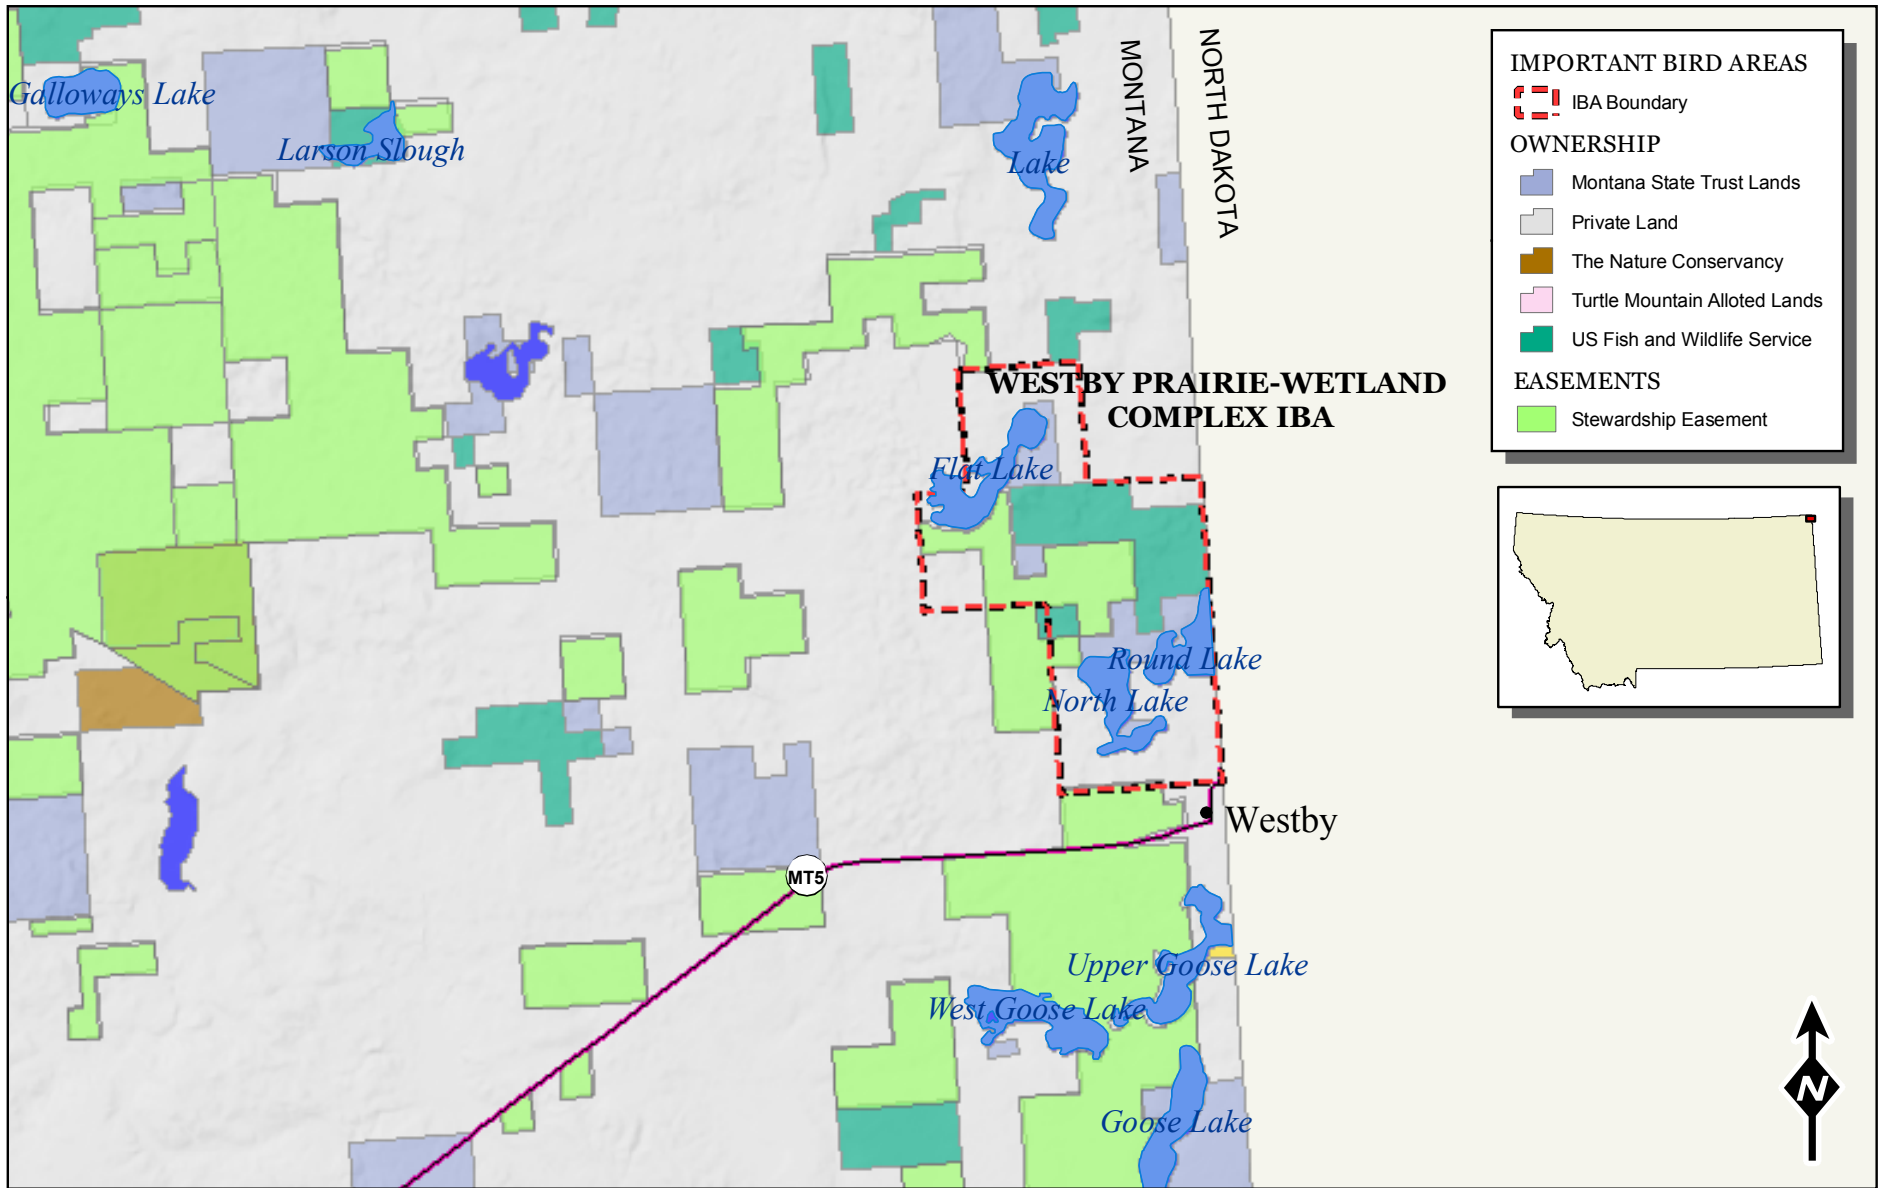

Westby Prairie-Wetland Complex IBA

Montana IMPORTANT BIRD AREAS (IBA) PROGRAM

North American Datum 1983
 State Plane Coordinate System
 Scale 1:100,000

Montana Audubon
 Ann M. Piersall 2008