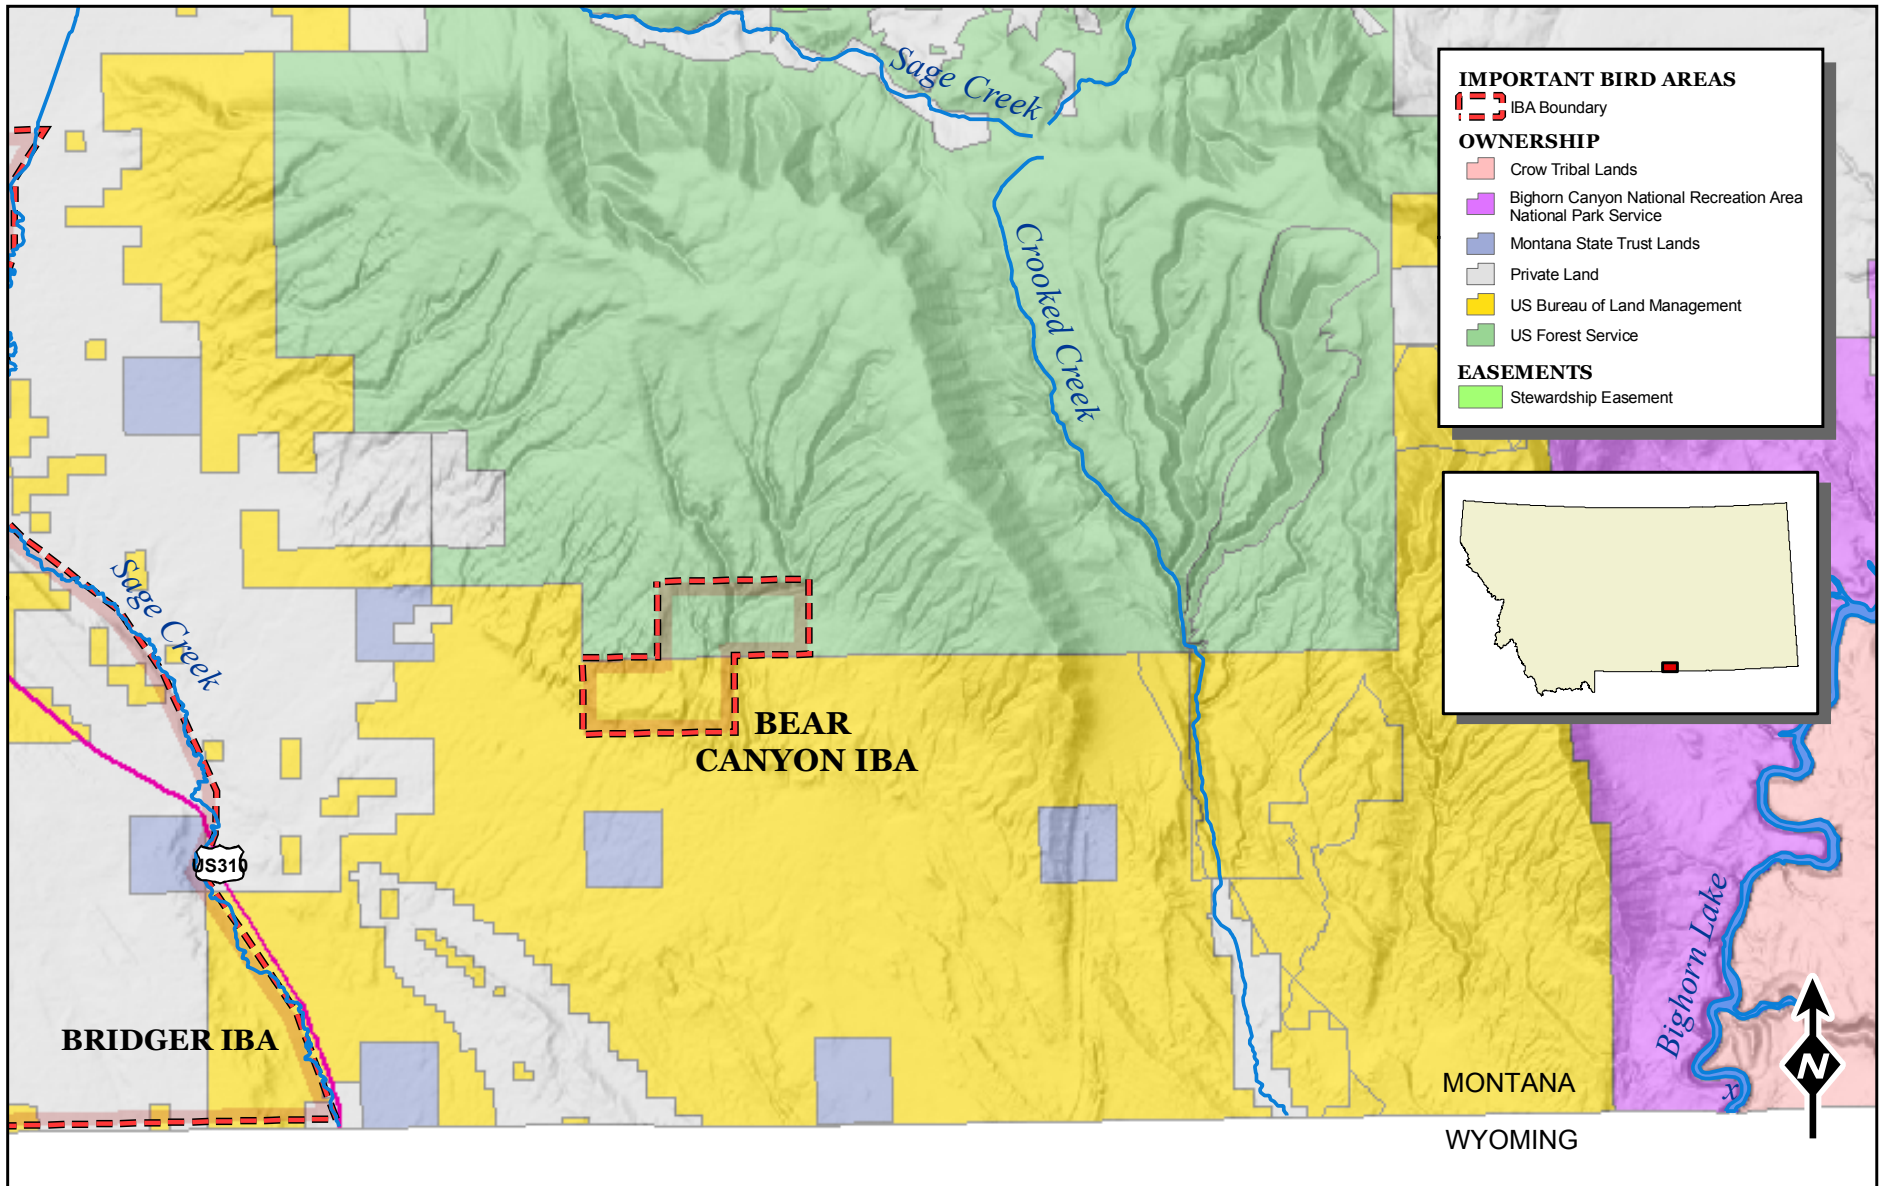

Bear Canyon IBA

Montana IMPORTANT BIRD AREAS (IBA) PROGRAM

North American Datum 1983
State Plane Coordinate System
Scale 1:160,000

Montana Audubon
Ann M. Piersall 2008