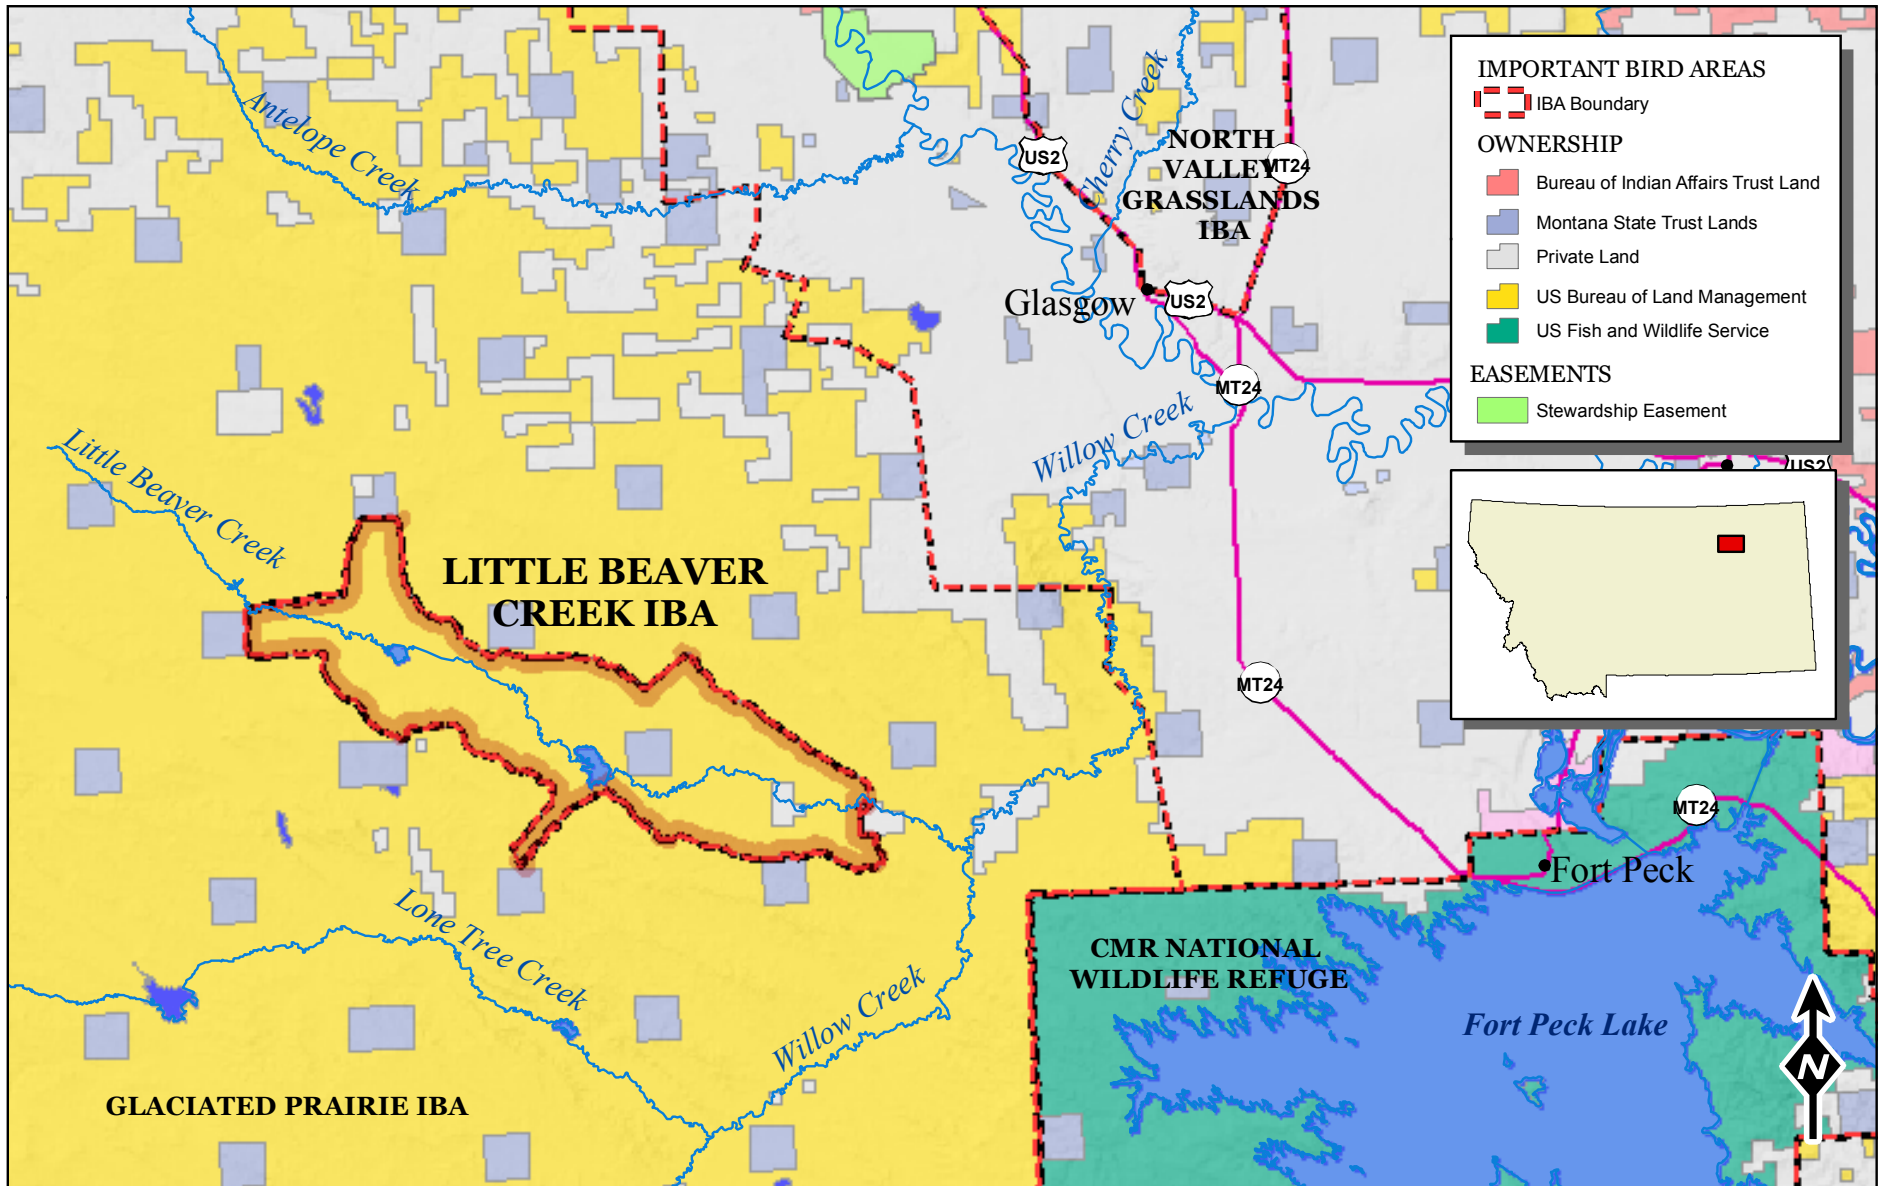

# Little Beaver Creek IBA

## Montana IMPORTANT BIRD AREAS (IBA) PROGRAM

North American Datum 1983  
State Plane Coordinate System  
Scale 1:275,000

**Montana Audubon**

Ann M. Piersall 2008