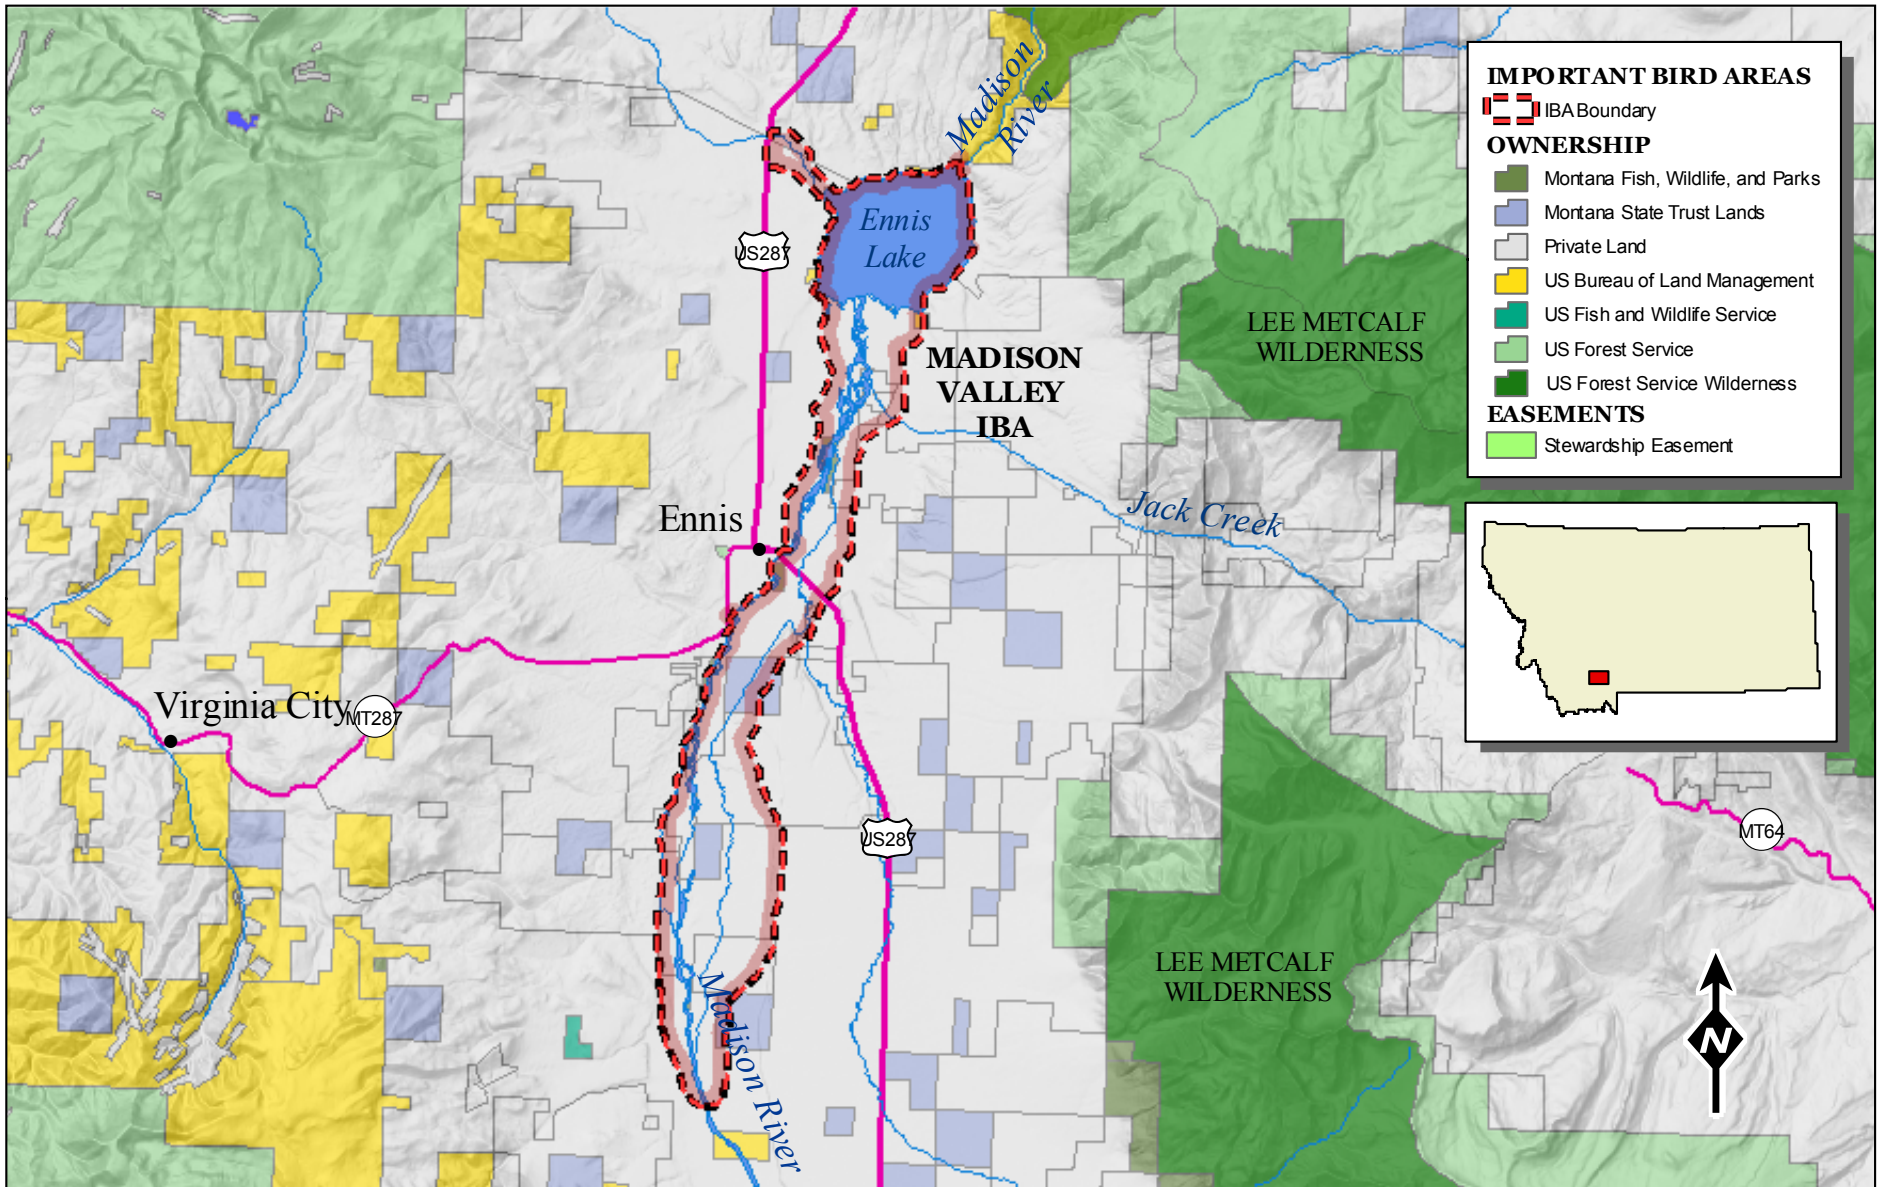

Madison Valley IBA

Montana IMPORTANT BIRD AREAS (IBA) PROGRAM

North American Datum 1983
State Plane Coordinate System
Scale 1:220,000

Montana Audubon

Ann M. Piersall 2008