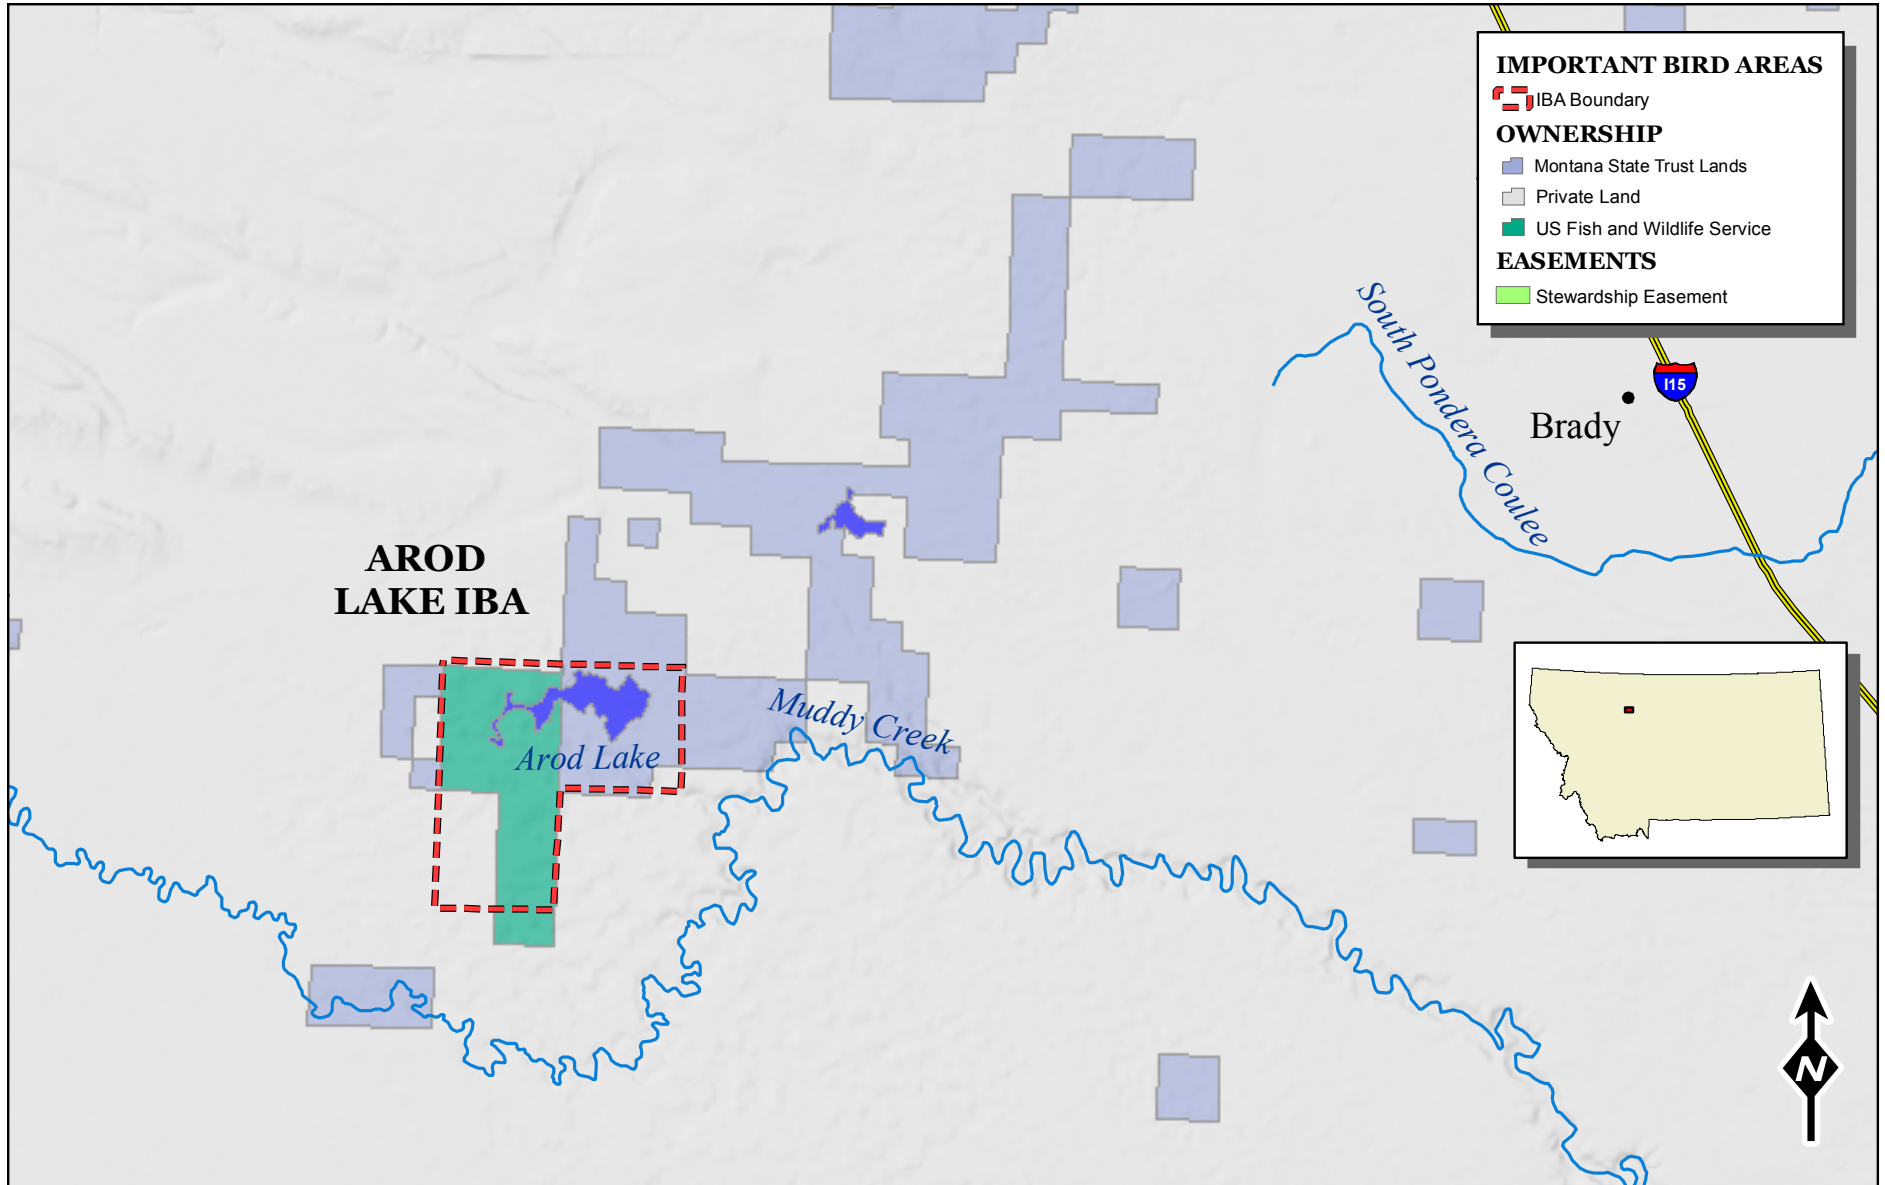

Arod Lake IBA

Montana IMPORTANT BIRD AREAS (IBA) PROGRAM

North American Datum 1983
State Plane Coordinate System
Scale 1:100,000

Montana Audubon
Ann M. Piersall 2008