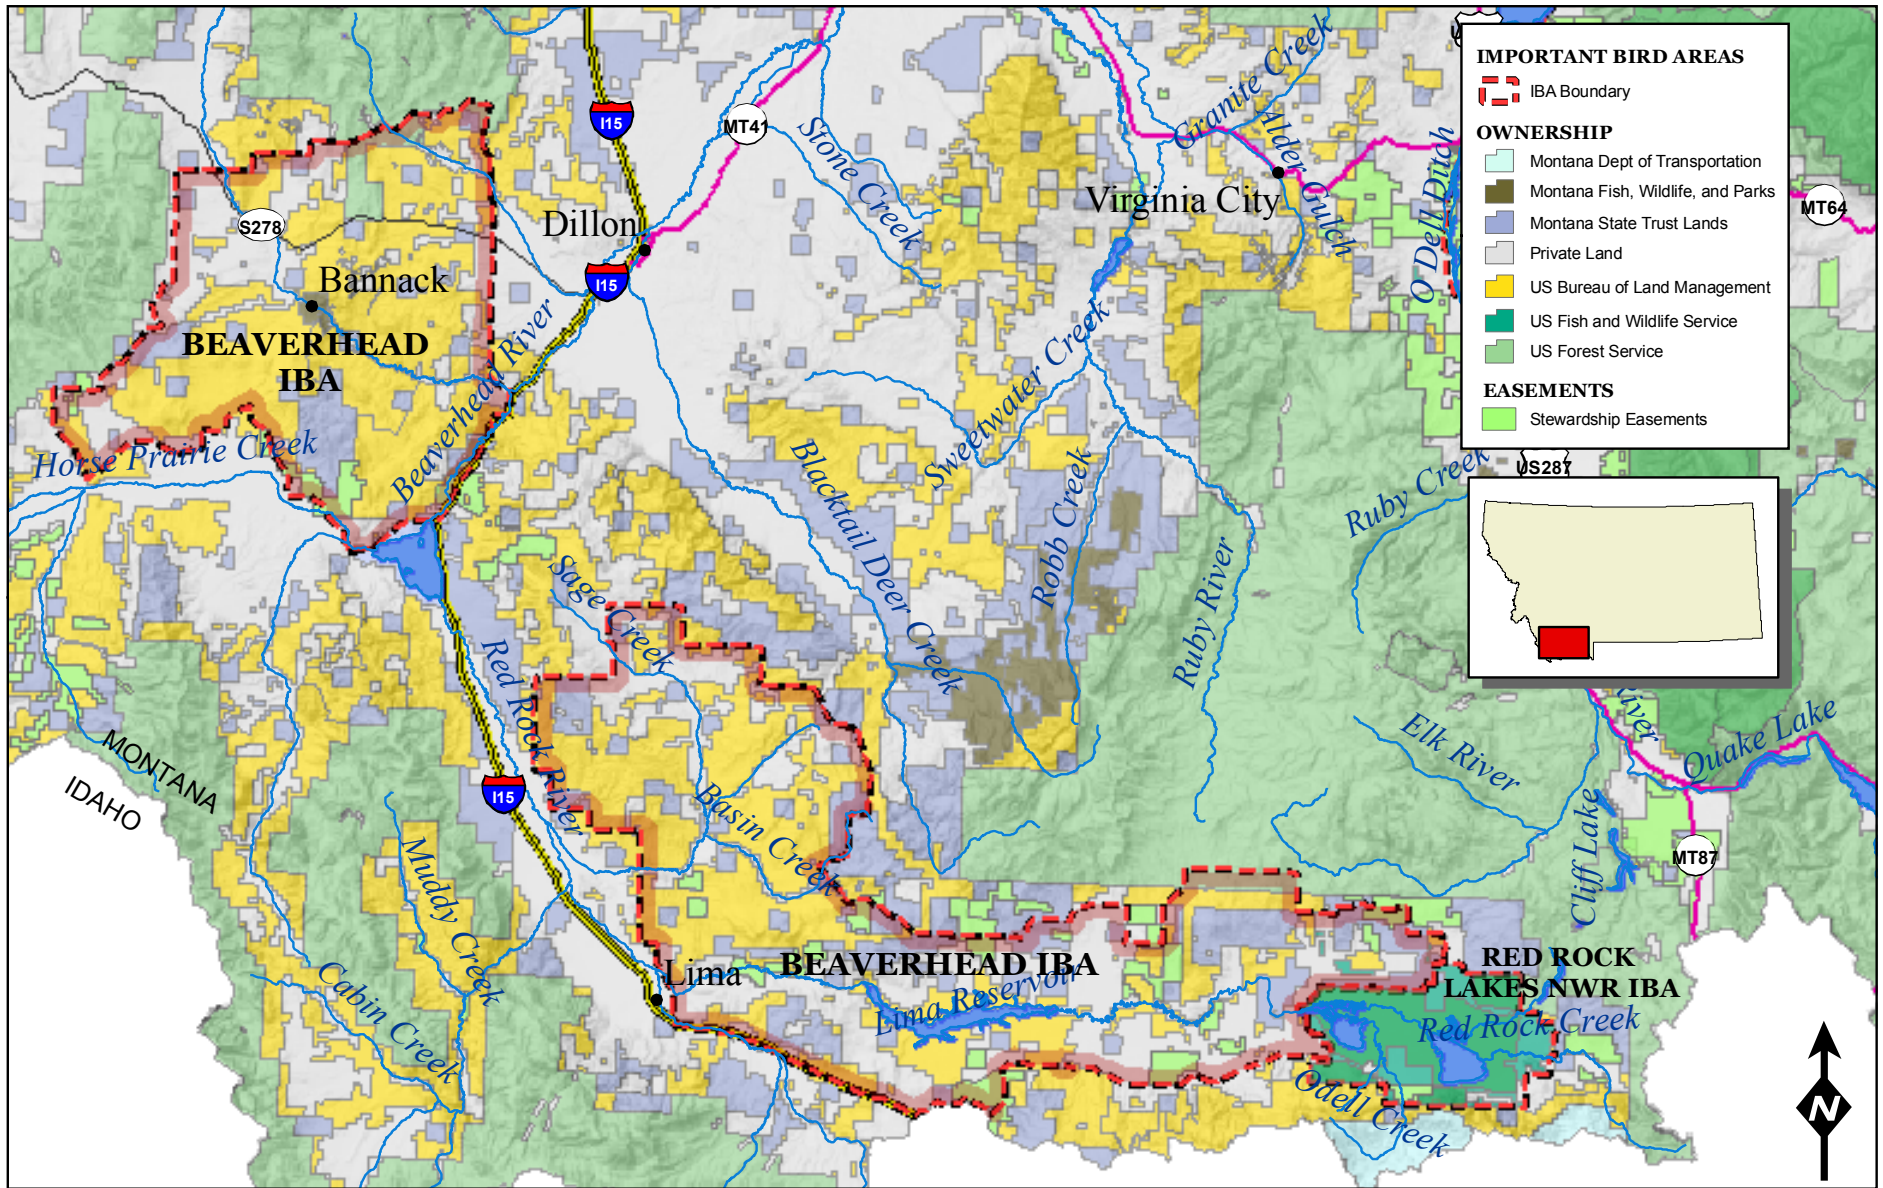

Beaverhead IBA

Montana IMPORTANT BIRD AREAS (IBA) PROGRAM

North American Datum 1983
State Plane Coordinate System
Scale 1:650,000

Montana Audubon

Ann M. Piersall 2008