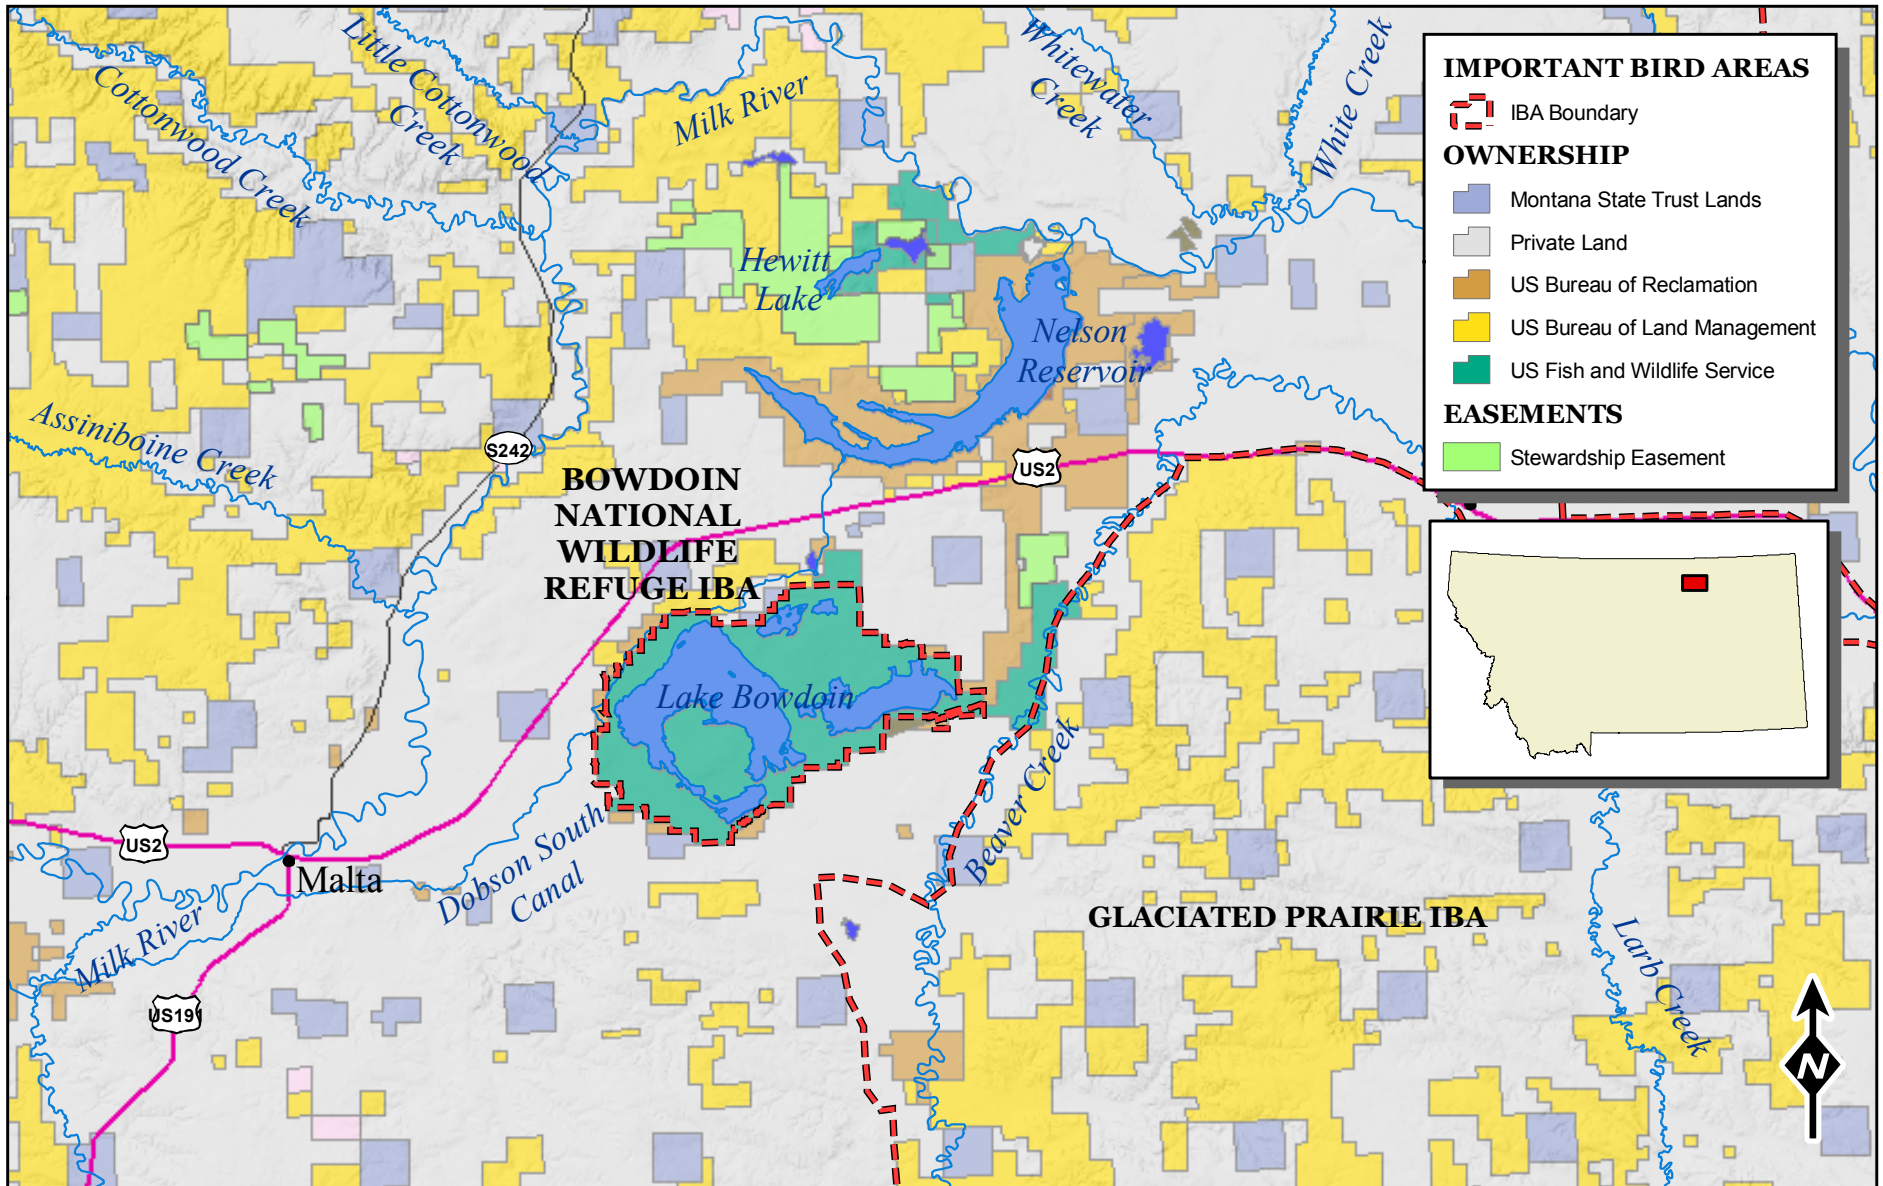

Bowdoin National Wildlife Refuge IBA

Montana IMPORTANT BIRD AREAS (IBA) PROGRAM

North American Datum 1983
State Plane Coordinate System
Scale 1:250,000

Montana Audubon

Ann M. Piersall 2008