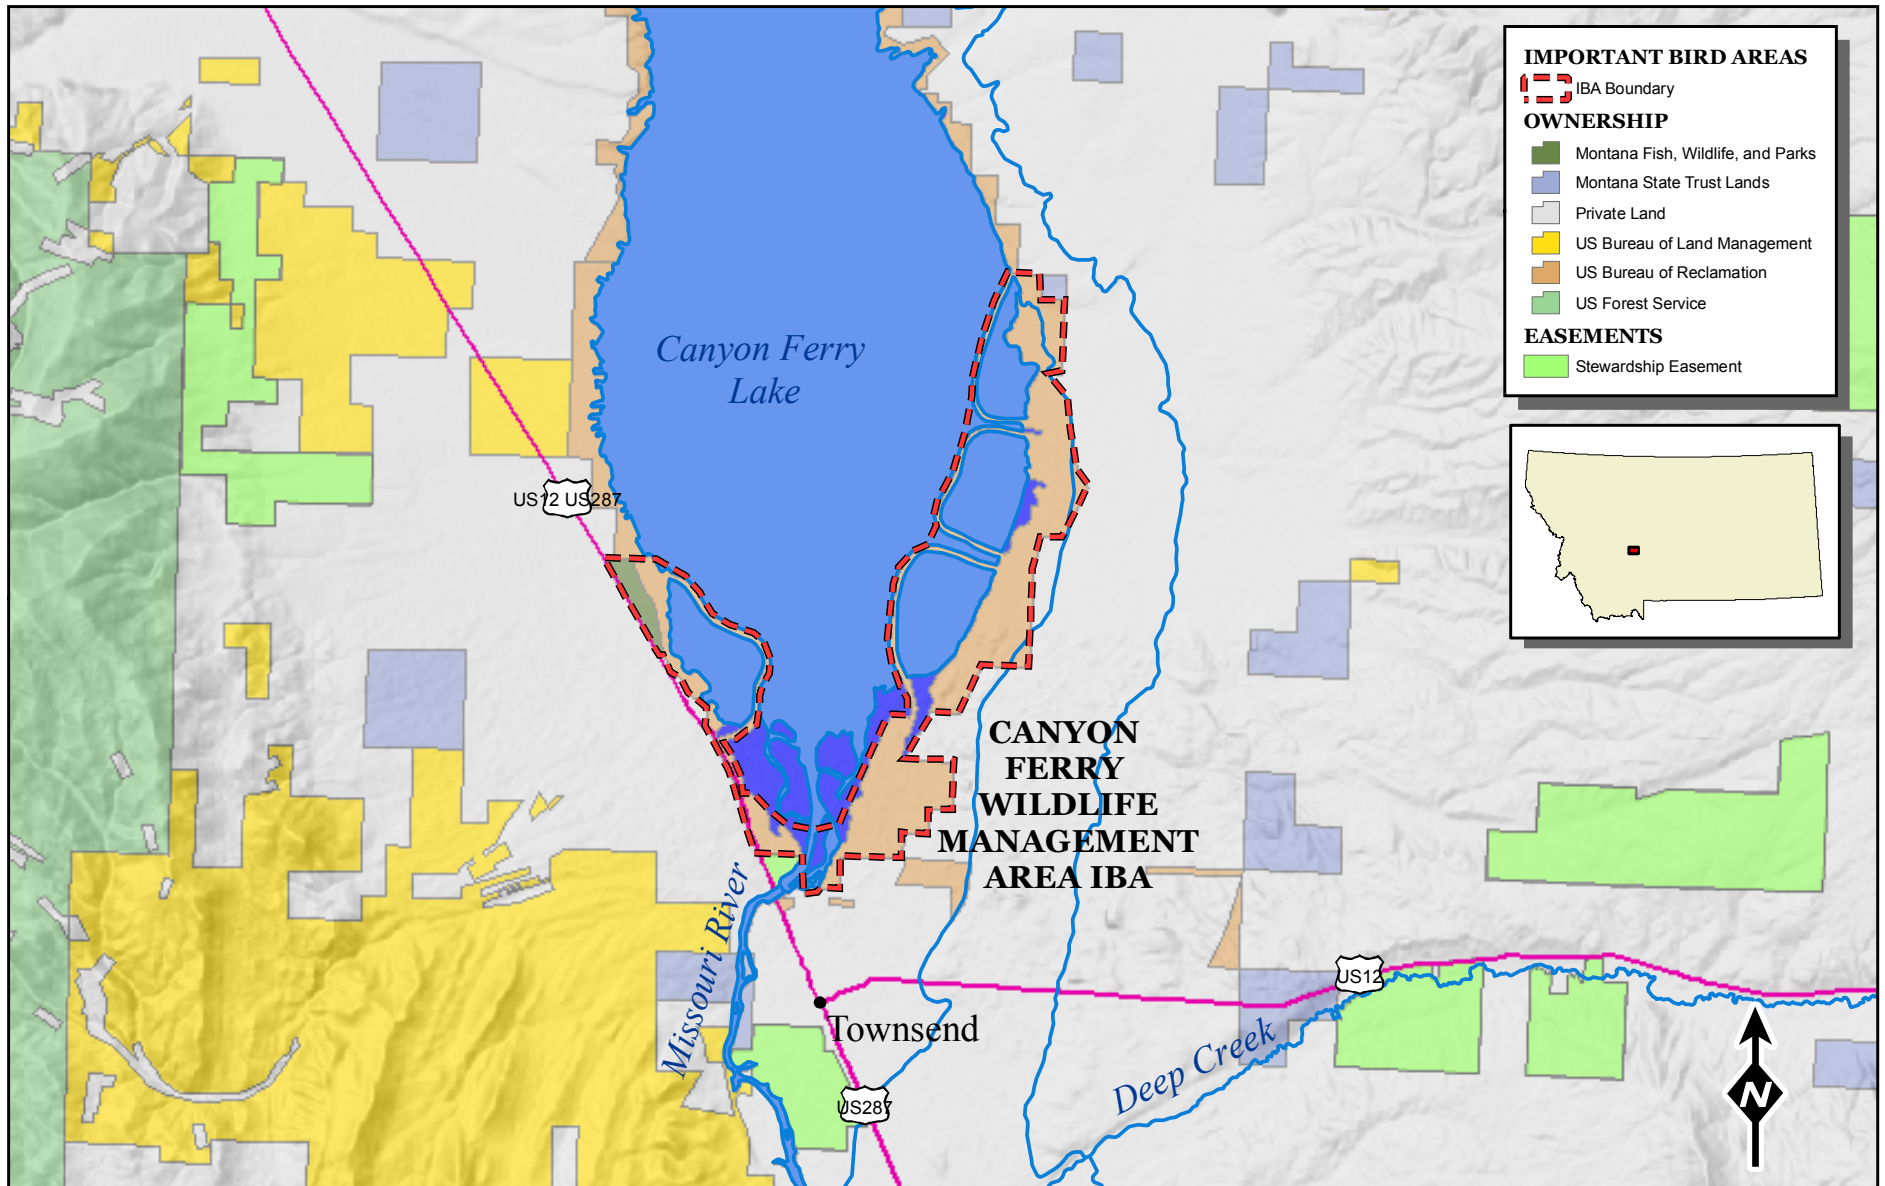

Canyon Ferry Wildlife Management Area IBA

Montana IMPORTANT BIRD AREAS (IBA) PROGRAM

North American Datum 1983
State Plane Coordinate System
Scale 1:125,000

Montana Audubon

Ann M. Piersall 2008