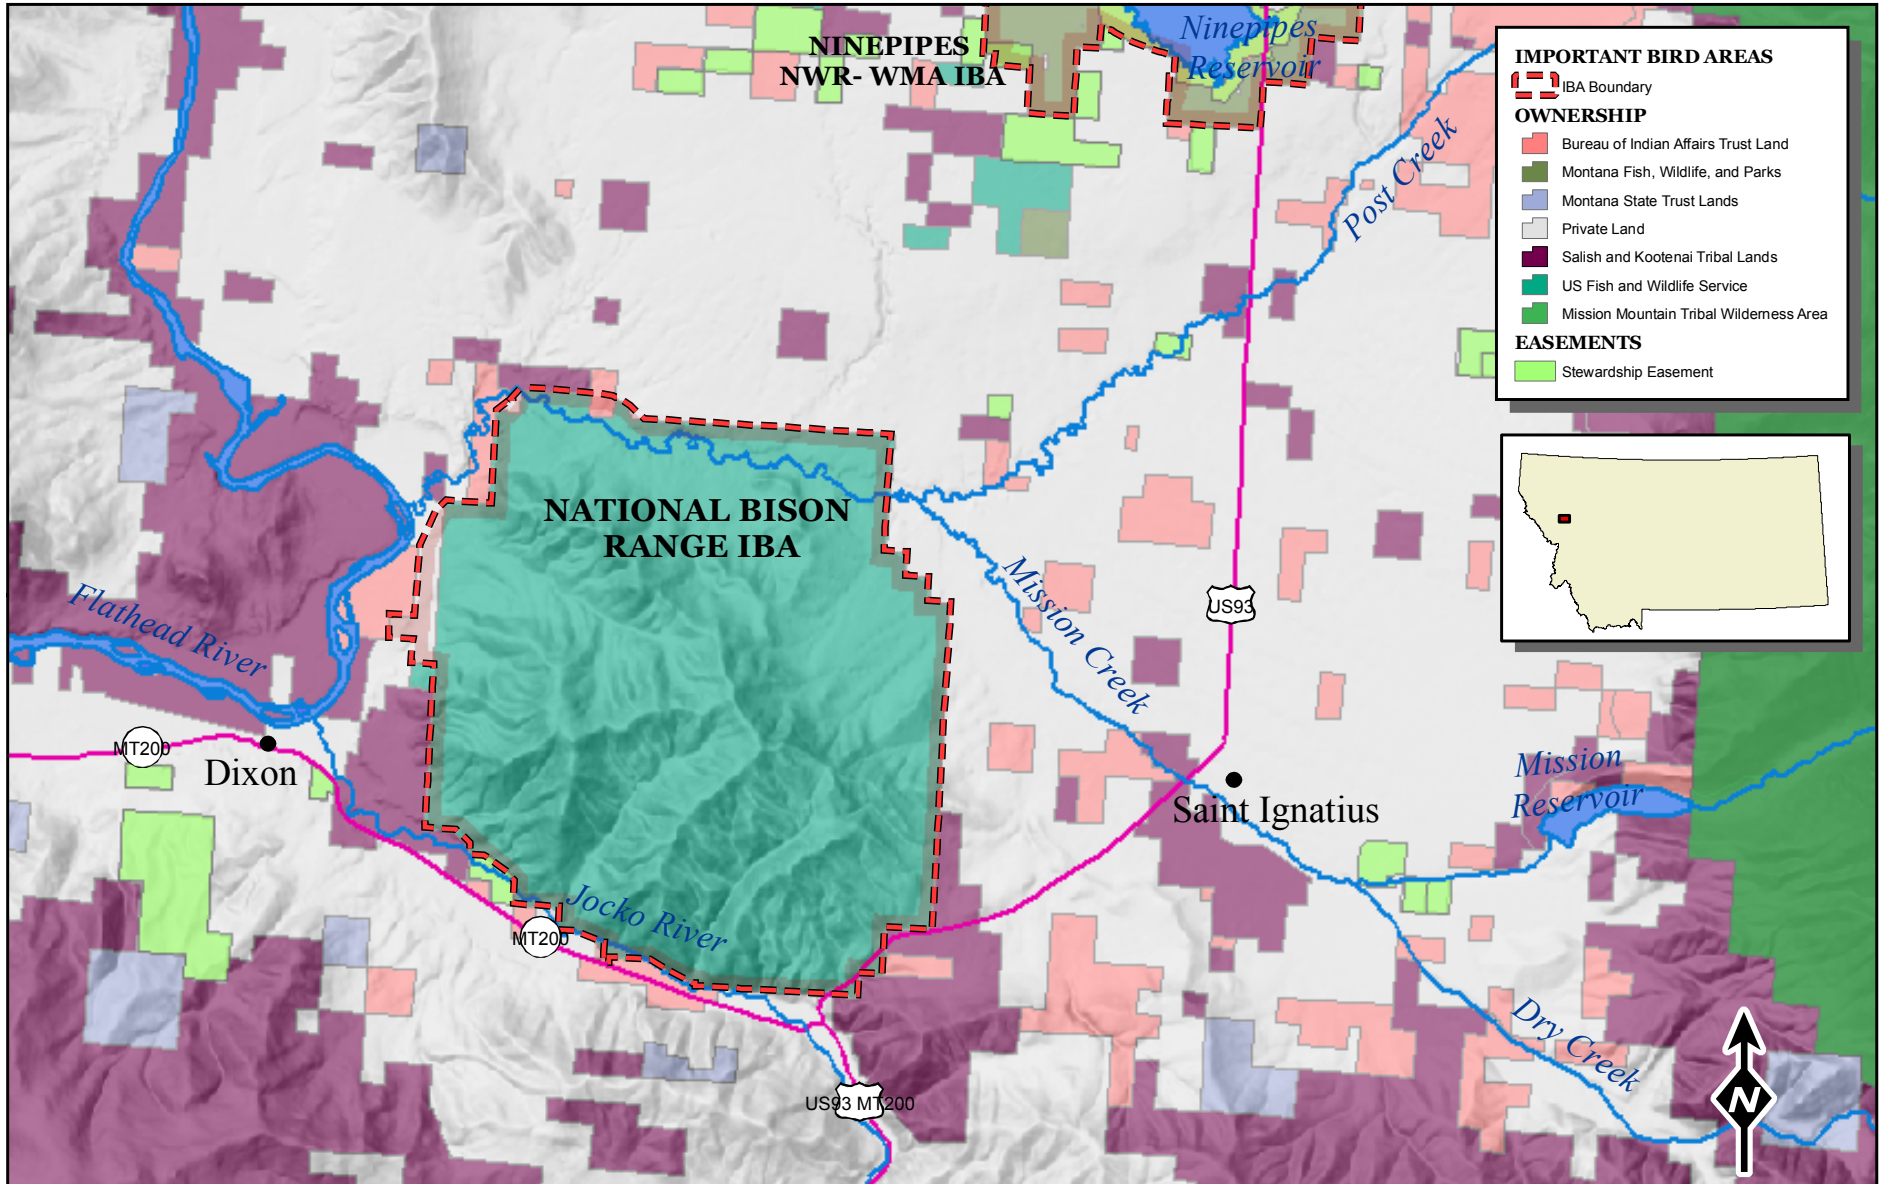

National Bison Range IBA

Montana IMPORTANT BIRD AREAS (IBA) PROGRAM

North American Datum 1983
State Plane Coordinate System
Scale 1:130,000

Montana Audubon

Ann M. Piersall 2008