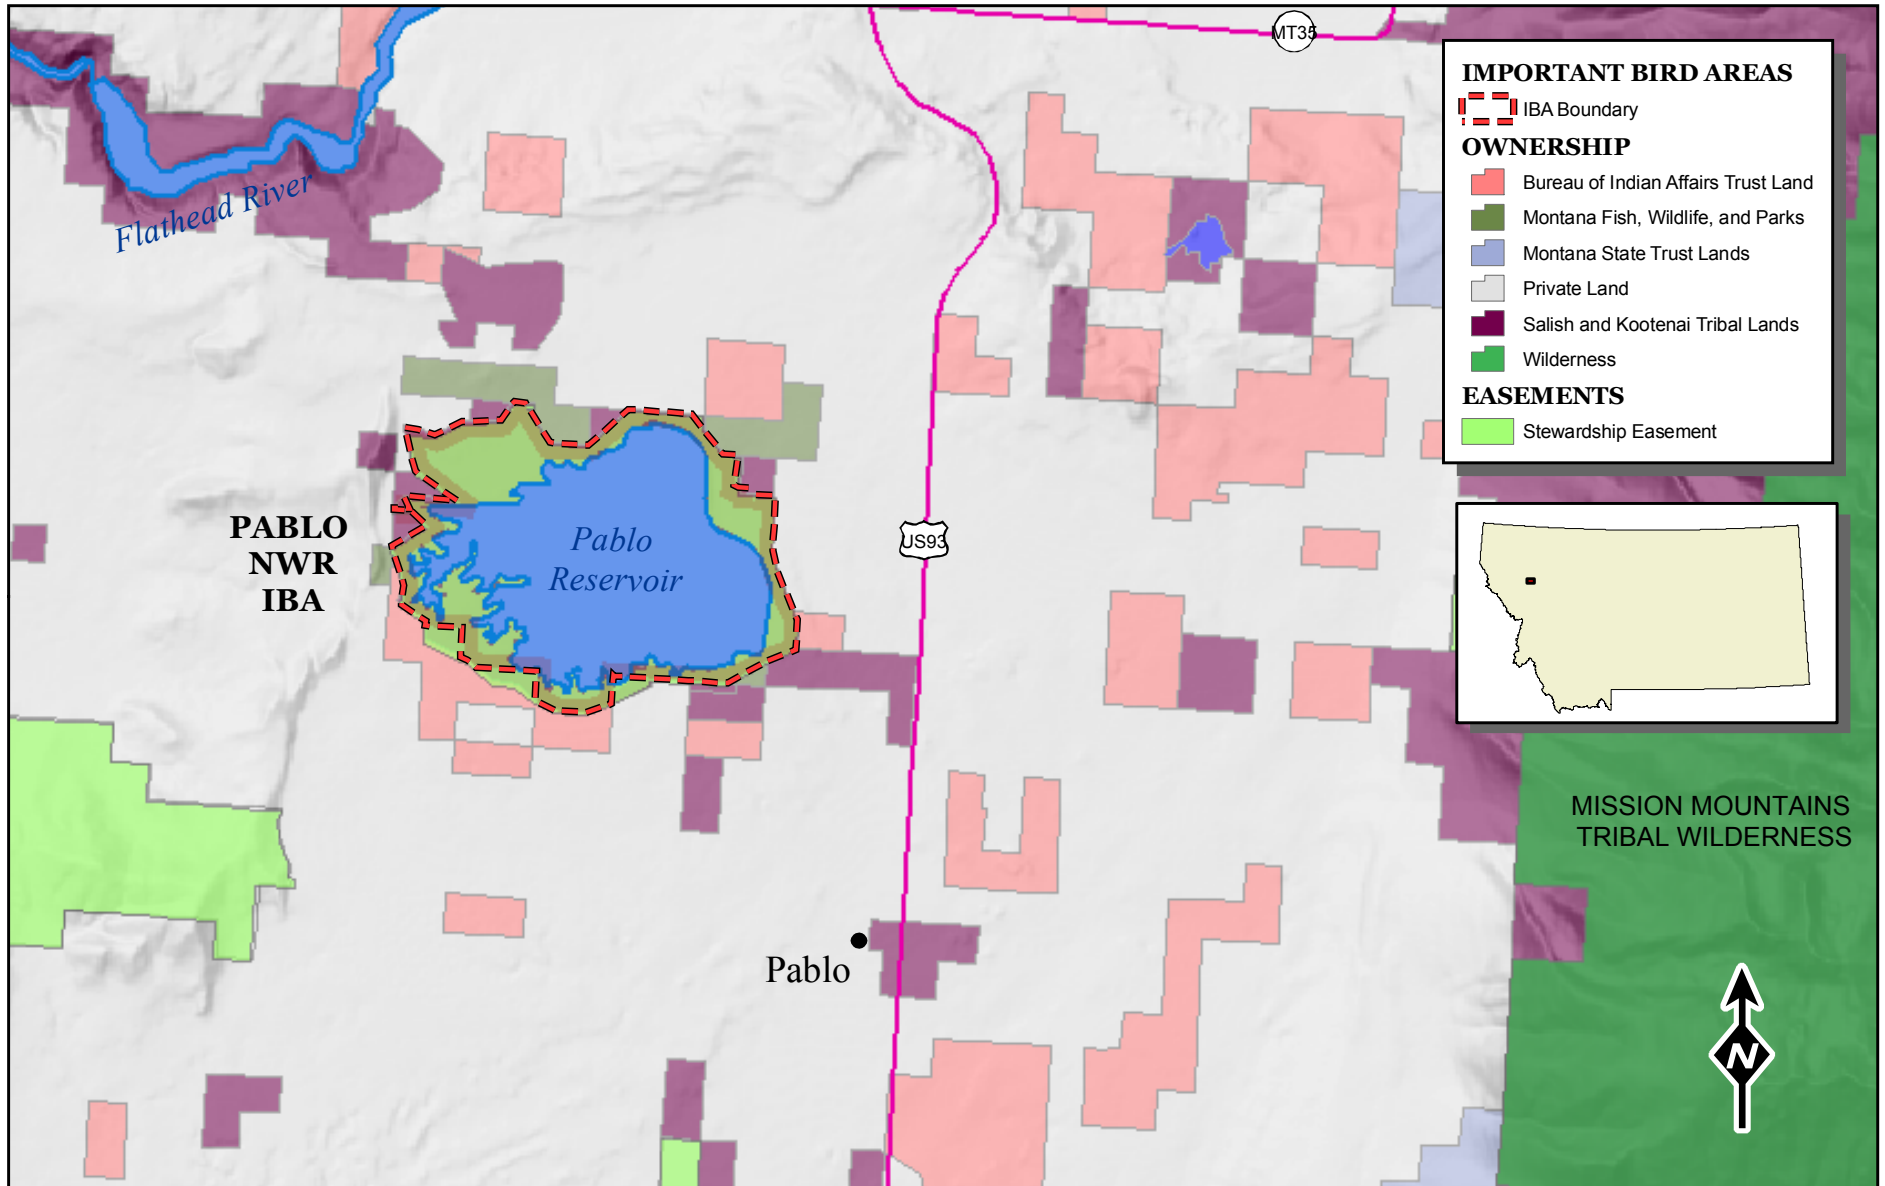

Pablo NWR IBA

Montana IMPORTANT BIRD AREAS (IBA) PROGRAM

North American Datum 1983
State Plane Coordinate System
Scale 1:80,000

Montana Audubon

Ann M. Piersall 2008