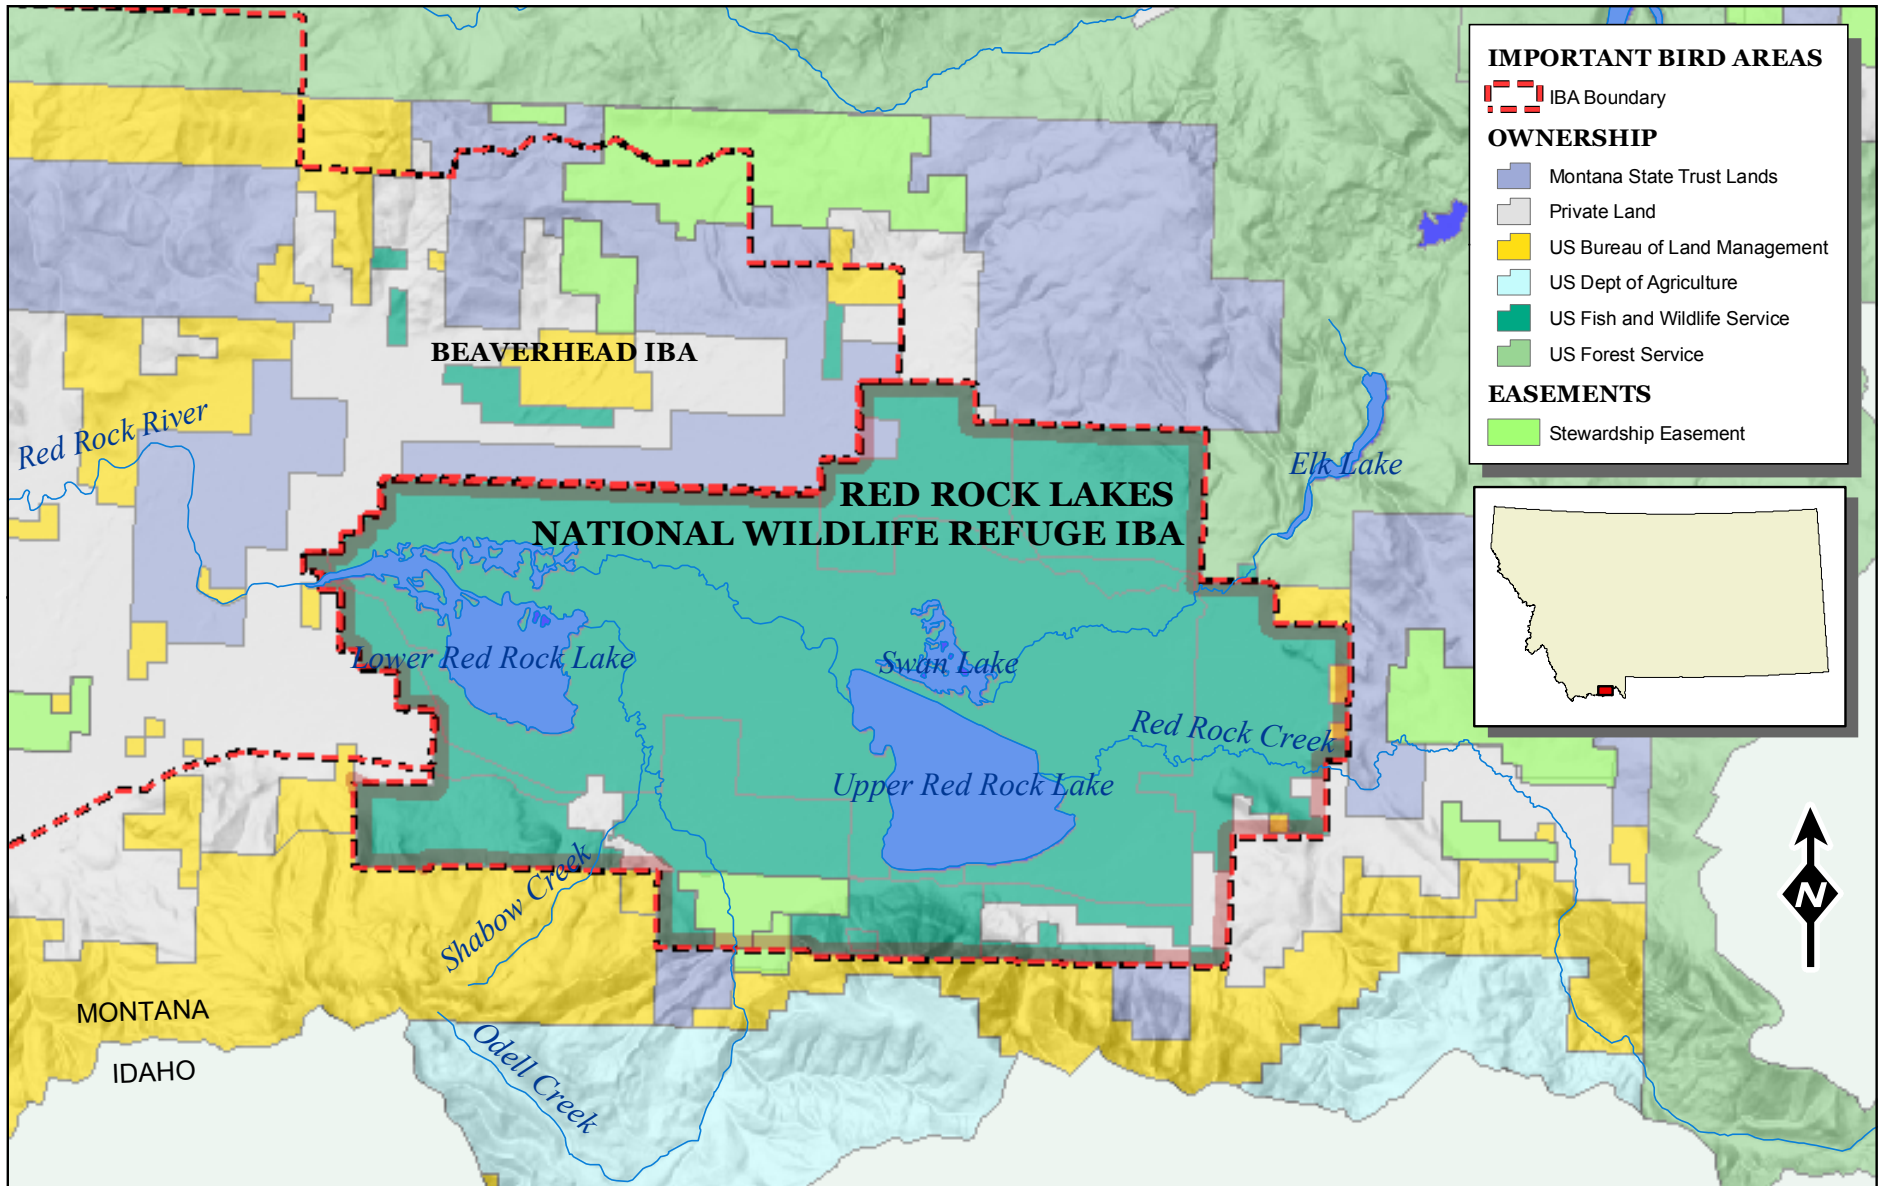

Red Rock Lakes National Wildlife Refuge IBA

Montana IMPORTANT BIRD AREAS (IBA) PROGRAM

North American Datum 1983
State Plane Coordinate System
Scale 1:160,000

Montana Audubon

Ann M. Piersall 2008