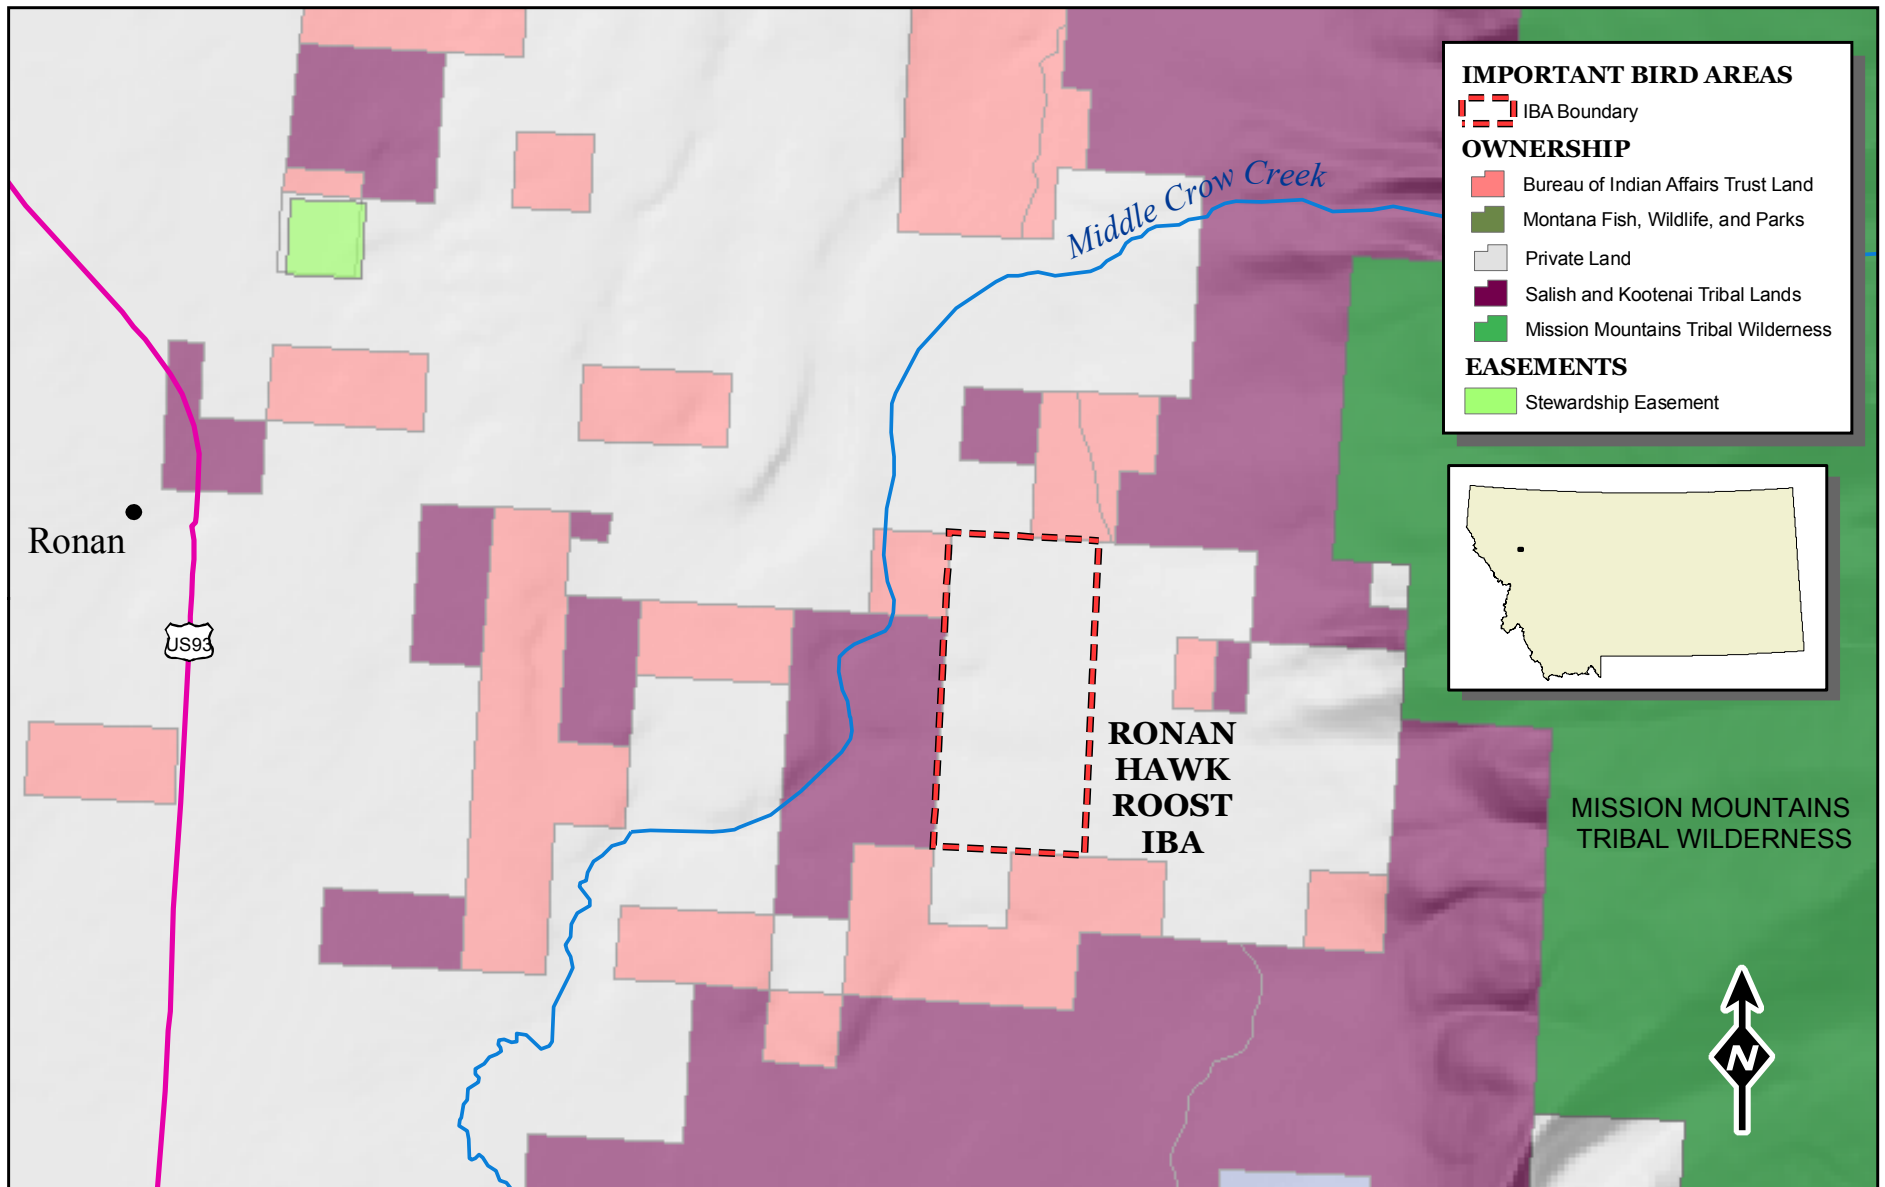

Ronan Hawk Roost IBA

Montana IMPORTANT BIRD AREAS (IBA) PROGRAM

North American Datum 1983
State Plane Coordinate System
Scale 1:40,000

Montana Audubon

Ann M. Piersall 2008