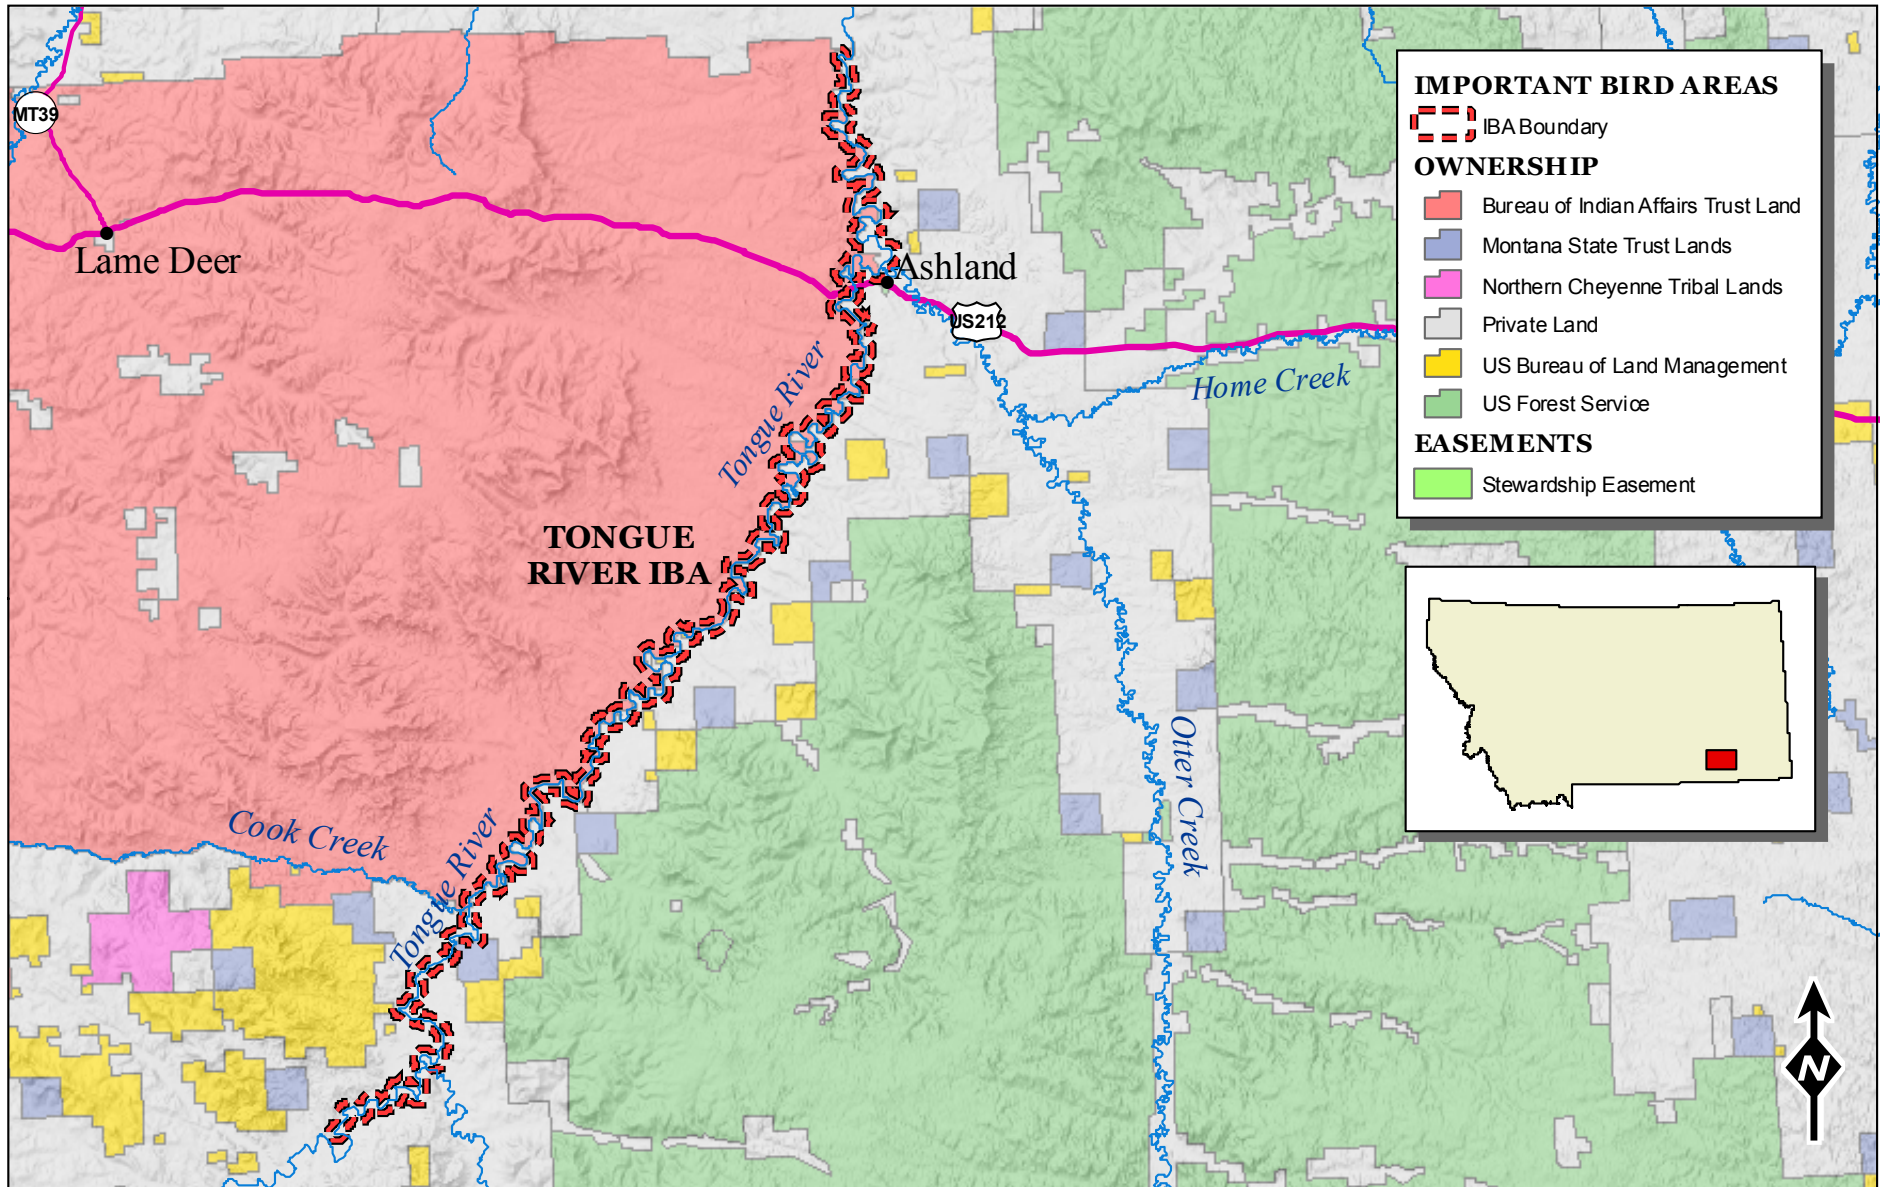

Tongue River IBA

Montana IMPORTANT BIRD AREAS (IBA) PROGRAM

North American Datum 1983
State Plane Coordinate System
Scale 1:300,000

Montana Audubon

Ann M. Piersall 2008