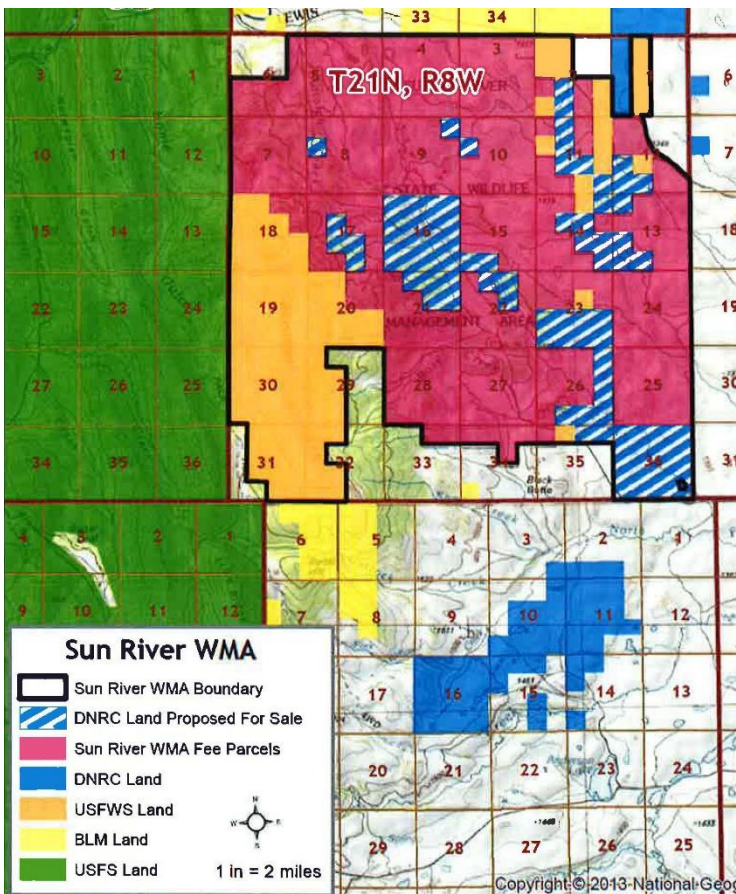

Blackleaf Wildlife Management Area:

FWP is proposing to buy three parcels totaling 639 acres.

Sun River Wildlife Management Area:

FWP is proposing to buy 18 parcels totaling 3,410 acres

Beartooth Wildlife Management Area:

FWP is proposing to buy 12 parcels totaling 5,438 acres.