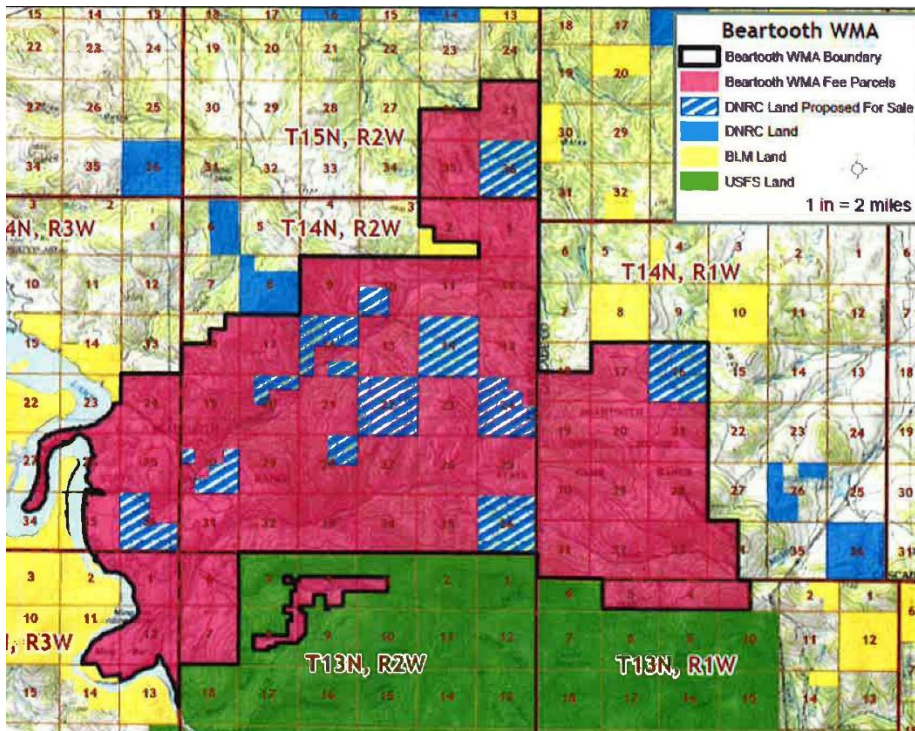

Blackleaf Wildlife Management Area:

FWP is proposing to buy three parcels totaling 639 acres.

Sun River Wildlife Management Area:

FWP is proposing to buy 18 parcels totaling 3,410 acres

Beartooth Wildlife Management Area:

FWP is proposing to buy 12 parcels totaling 5,438 acres.